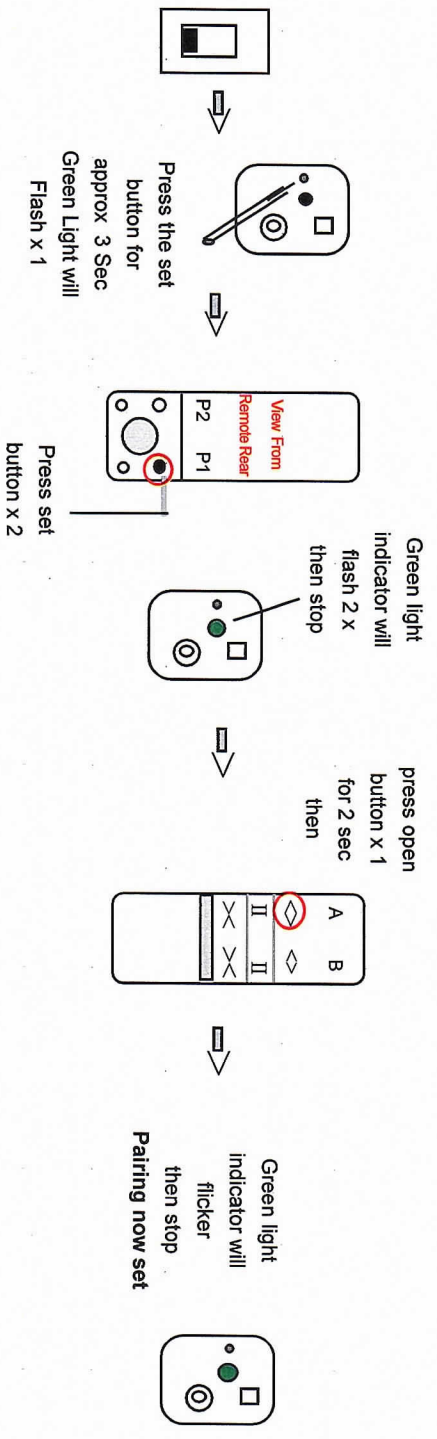

**Dual Channel Remote Type DC1860 Pairing & Travel Reverse Procedure**

**Dual Channel Remote**

**Pairing Procedure for A Left Controls**  
**Repeat**  
**Pairing Procedure for B Right Controls Controls**

**To reverse travel direction once paired.**