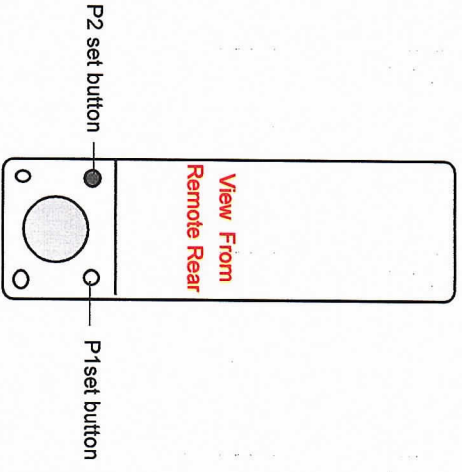

**Dual Channel Remote Type DC1860 Pairing & Travel Reverse Procedure**

**Dual Channel Remote**

**Pairing Procedure for A Left Controls**  
**Repeat**  
**Pairing Procedure for B Right Controls Controls**

**To reverse travel direction once paired.**