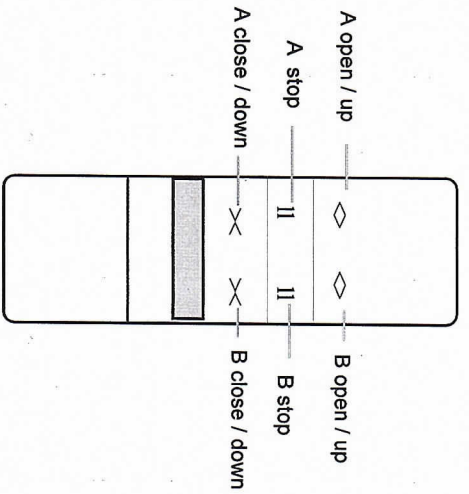

**Dual Channel Remote Type DC1860 Pairing & Travel Reverse Procedure**

**Dual Channel Remote**

**Pairing Procedure for A Left Controls**  
**Repeat**  
**Pairing Procedure for B Right Controls Controls**

**To reverse travel direction once paired.**