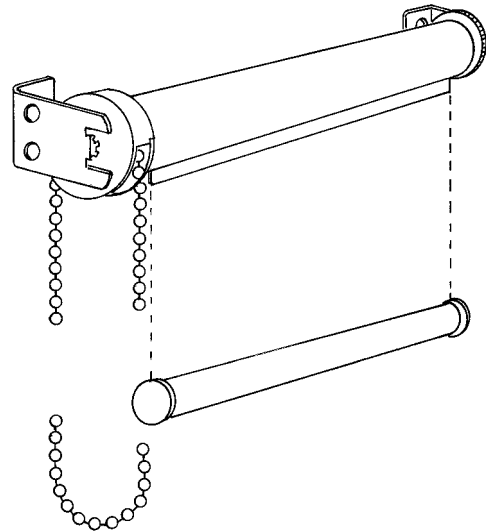

	4020	White	Headrail White with Velcro 580cm lengths
	4039	White	"Beta" geared drive controller unit with end cap - 6kg capacity
	4097	White	Drum & Housing Complete with 3.5m Lift Cord of 1.4mm Dia
	4090/580	Alum	5mm square Alum driveshaft 580cm length
	4051	White	Universal continental bracket spring loaded
	4052	White	Close fit top fix bracket swivel cam
	4047WT 4047CP	White Chrome	Chain connector Chain connector
	4177BG 4177BW 4177WT	Beige Birch Wt White	Cord Guide Beige Cord Guide Birch White Cord Guide White
	4176	Clear	32mm Cord Guide

38mm Roller Blind

Made to Measure Component Kits

Kit Comprises

Sidewinder with 40mm brackets
in choice of White, Black or Beige

Ball chain in white; also available in
Nickle Plate or Stainless Steel at an
extra charge

Keyway tube

Keyway spline

Aluminium bottom bar with end caps
in choice of White, Black, Grey
and Stone Beige

NOTE: FABRIC IS NOT INCLUDED IN THIS KIT

Measurements

The measurement that we require is the **Overall Length** - the tube length will be 27mm less than the overall length. The suggested cloth width is 5 - 10mm less than tube length.

Kit Pricing

Size	Size
up to 70cm	up to 200cm
100cm	225cm
125cm	250cm
150cm	275cm
175cm	300cm

NOTE: FABRIC IS NOT INCLUDED IN THIS KIT

Kit Comprises

Sidewinder with 40mm brackets
in choice of White, Black or Beige
Ball chain in white; also available in
Nickle Plate or Stainless Steel at an
extra charge
Keyway tube
Keyway spline
Aluminium bottom bar with end caps
in choice of White, Black, Silver, Grey
and Stone Beige