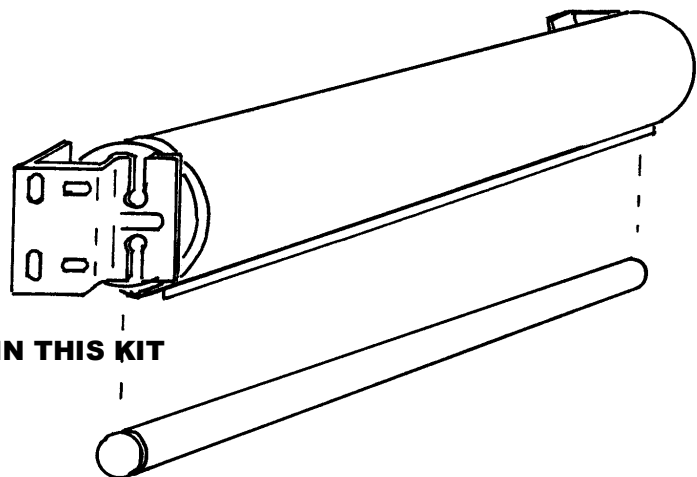

	4020	White	Headrail White with Velcro 580cm lengths
	4039	White	"Beta" geared drive controller unit with end cap - 6kg capacity
	4097	White	Drum & Housing Complete with 3.5m Lift Cord of 1.4mm Dia
	4090/580	Alum	5mm square Alum driveshaft 580cm length
	4051	White	Universal continental bracket spring loaded
	4052	White	Close fit top fix bracket swivel cam
	4047WT 4047CP	White Chrome	Chain connector Chain connector
	4177BG 4177BW 4177WT	Beige Birch Wt White	Cord Guide Beige Cord Guide Birch White Cord Guide White
	4176	Clear	32mm Cord Guide

Kit Pricing

Size	Size
up to 70cm	up to 200cm
100cm	225cm
125cm	250cm
150cm	275cm
175cm	300cm

NOTE: FABRIC IS NOT INCLUDED IN THIS KIT

Kit Comprises

Sidewinder with 40mm brackets
in choice of White, Black or Beige
Ball chain in white; also available in
Nickle Plate or Stainless Steel at an
extra charge
Keyway tube
Keyway spline
Aluminium bottom bar with end caps
in choice of White, Black, Silver, Grey
and Stone Beige

38mm Holland Blind

Made to Measure Component Kits

	4520/38	Silver	38mm Keyway tube 550cm Aluminium clear anodised Bundle 10	
	4590	White	Blind Spring	

Kit Comprises

Spring motor, idler and 40mm brackets

Keyway tube

Keyway Spline

Aluminium bottom bar with end caps
in choice of White, Black, Grey
and Stone Beige

NOTE: FABRIC IS NOT INCLUDED IN THIS KIT

Kit Pricing

Size
up to

70cm
100cm
125cm
150cm
175cm
200cm

Dimensions