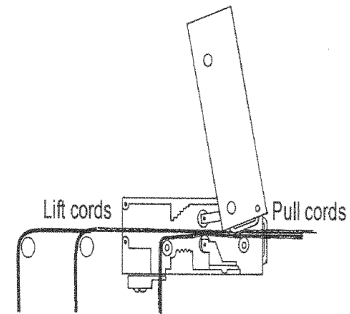

4108W	White	Fixed pulley Loose Box 50 Box 500
 Hook rings for TP410 & TP7016	TP4145 TP414 TP4146	White White White	Bag 50 Box 200 Box 1000
 Bottom ring	TP11895 TP1189	White White	Bag 20 Box 100
 14mm OD plastic ring	TP11875 TP1187 TP11876	White White White	Bag 20 Box 200 Box 1000
 20mm OD ring	TP20705 TP2070 TP20706	Brass Brass Brass	Bag 20 Box 200 Box 1000