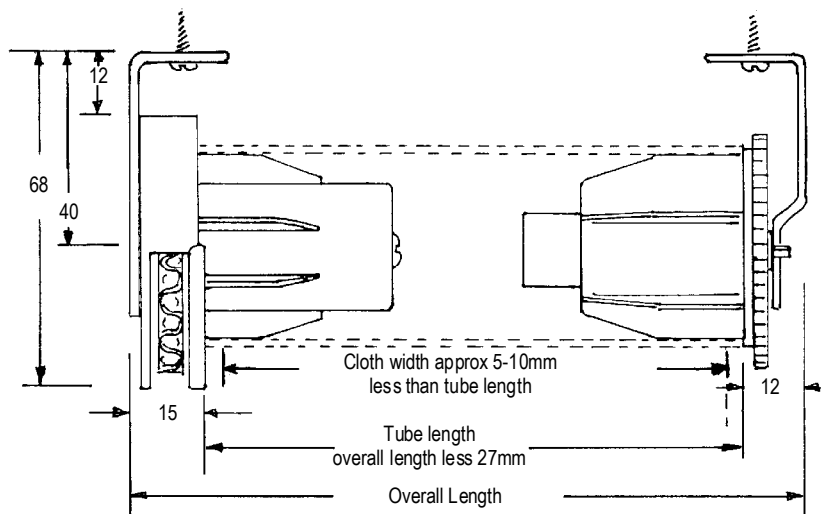

	4020	White	Headrail White with Velcro 580cm lengths
	4039	White	"Beta" geared drive controller unit with end cap - 6kg capacity
	4097	White	Drum & Housing Complete with 3.5m Lift Cord of 1.4mm Dia
	4090/580	Alum	5mm square Alum driveshaft 580cm length
	4051	White	Universal continental bracket spring loaded
	4052	White	Close fit top fix bracket swivel cam
	4047WT 4047CP	White Chrome	Chain connector Chain connector
	4177BG 4177BW 4177WT	Beige Birch Wt White	Cord Guide Beige Cord Guide Birch White Cord Guide White
	4176	Clear	32mm Cord Guide

38mm Roller Blind

Made to Measure Component Kits

Kit Comprises

Sidewinder with 40mm brackets
in choice of White, Black or Beige

Ball chain in white; also available in
Nickle Plate or Stainless Steel at an
extra charge

Keyway tube

Keyway spline

Aluminium bottom bar with end caps
in choice of White, Black, Grey
and Stone Beige

NOTE: FABRIC IS NOT INCLUDED IN THIS KIT

Measurements

The measurement that we require is the **Overall Length** - the tube length will be 27mm less than the overall length. The suggested cloth width is 5 - 10mm less than tube length.

Kit Pricing

Size	Size
up to 70cm	up to 200cm
100cm	225cm
125cm	250cm
150cm	275cm
175cm	300cm

NOTE: FABRIC IS NOT INCLUDED IN THIS KIT

Kit Comprises

Sidewinder with 40mm brackets
in choice of White, Black or Beige
Ball chain in white; also available in
Nickle Plate or Stainless Steel at an
extra charge
Keyway tube
Keyway spline
Aluminium bottom bar with end caps
in choice of White, Black, Silver, Grey
and Stone Beige