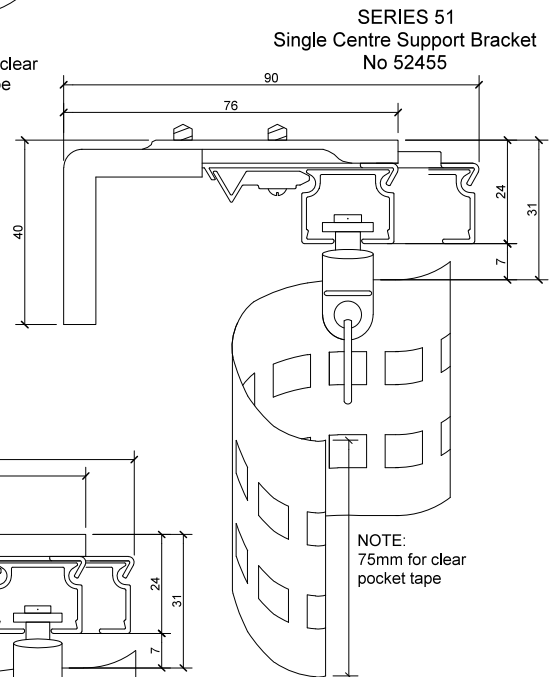

## Bracket Dimensions

**SERIES 51**  
Ceiling Bracket  
No 5153L

**SERIES 51**  
Small Ceiling Bracket  
No 5253

**SERIES 51**  
Single Centre Support Bracket  
No 52455

**SERIES 51**  
Double Centre Support Bracket  
No 52455L