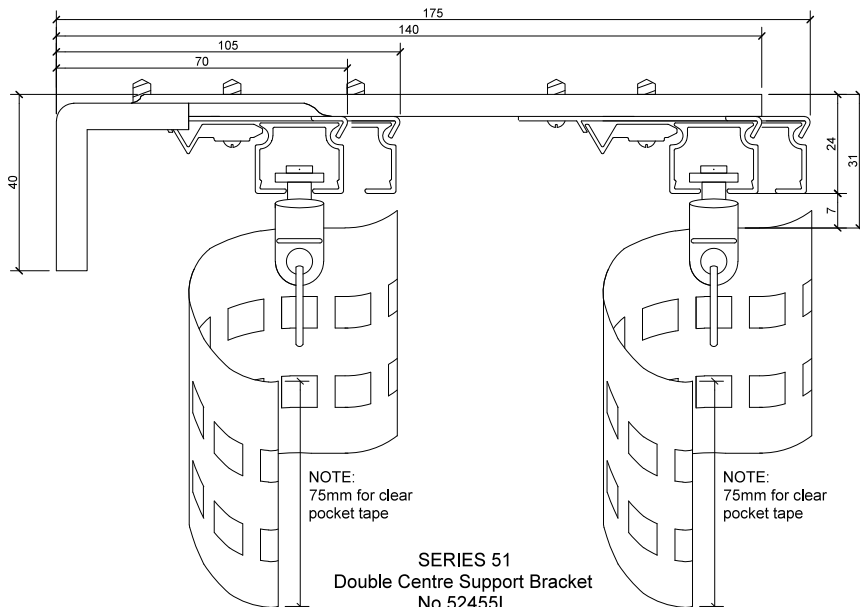

## Bracket Dimensions

**SERIES 51**  
Ceiling Bracket  
No 5153L

**SERIES 51**  
Small Ceiling Bracket  
No 5253

**SERIES 51**  
Single Centre Support Bracket  
No 52455

**SERIES 51**  
Double Centre Support Bracket  
No 52455L