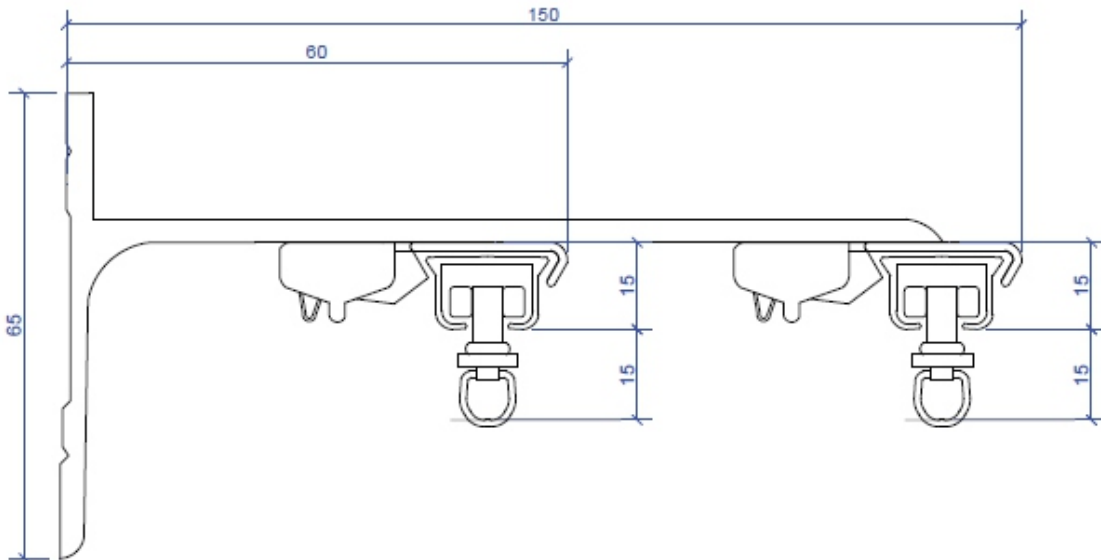

SERIES 57 FINELINE
Single Support Bracket No 5855
Gliders 5832

SERIES 57 FINELINE
Single Support Bracket No 5855
Swivel Runner

Bracket Dimensions - Single Face Fix

SERIES 57 FINELINE S-WAVE
Single Support Bracket No 5855

NOTE:
25mm for snaptape
75mm for clear
pocket tape

Series 57

Bracket Dimensions - Double Face Fix

SERIES 57 FINELINE
Double Support Bracket No 5855D
Gliders 5832

SERIES 57 FINELINE
Support Bracket No 5855D
Wheeled Runner

Bracket Dimensions - Double Face Fix

SERIES 57 SLIMLINE
Double Support Bracket No 5855D
Gliders 5832

NOT SUITABLE FOR DOUBLE S-WAVE

NOTE:
25mm for snaptape
75mm for clear
pocket tape

SERIES 57 FINELINE
Double Support Bracket No 5855D