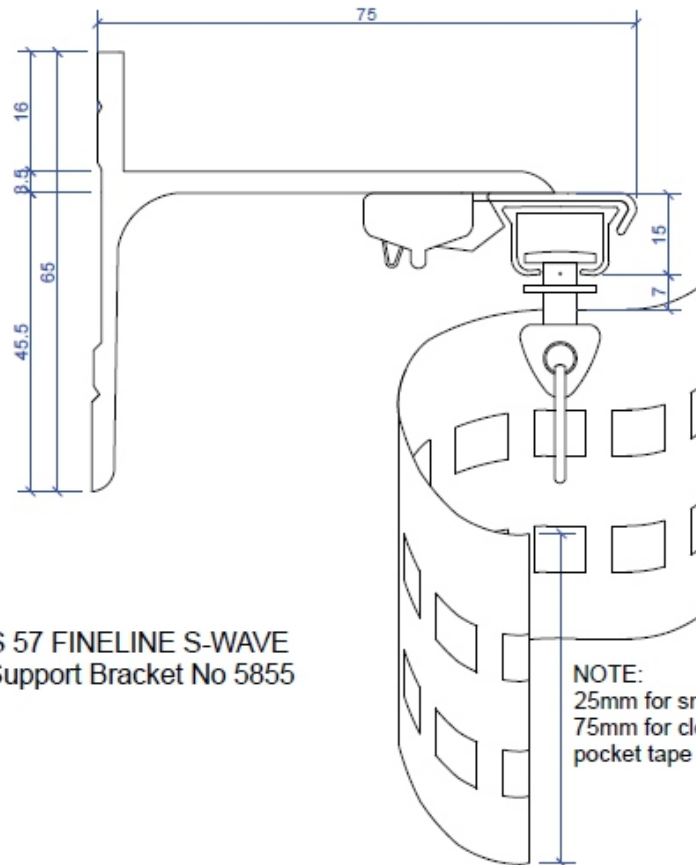

SERIES 57 FINELINE
Ceiling Fix Snap in Bracket No 5853L
Swivel Runner

NOTE:
25mm for snaptape
75mm for clear
pocket tape

SERIES 57 FINELINE S-WAVE
Small Ceiling Fix Bracket No 5853L

Series 57

Bracket Dimensions - Single Face Fix

SERIES 57 FINELINE
Single Support Bracket No 5855
Gliders 5832

SERIES 57 FINELINE
Single Support Bracket No 5855
Swivel Runner

Bracket Dimensions - Single Face Fix

SERIES 57 FINELINE S-WAVE
Single Support Bracket No 5855