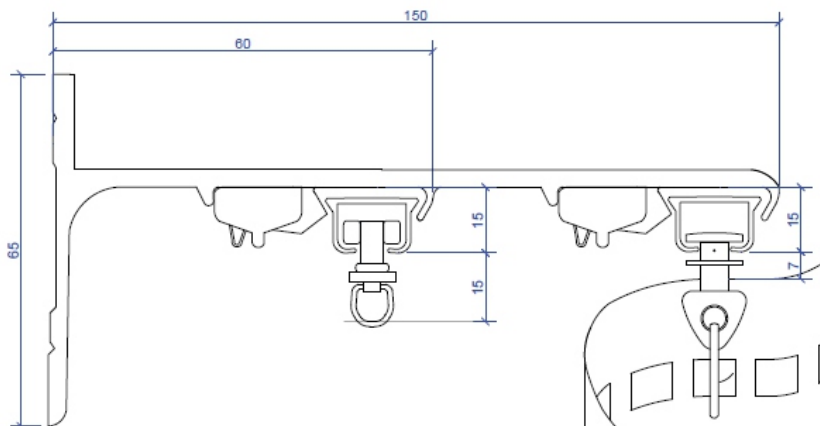

SERIES 57 FINELINE
Single Support Bracket No 5855
Gliders 5832

SERIES 57 FINELINE
Single Support Bracket No 5855
Swivel Runner

Bracket Dimensions - Single Face Fix

SERIES 57 FINELINE S-WAVE
Single Support Bracket No 5855

NOTE:
25mm for snaptape
75mm for clear
pocket tape

Series 57

Bracket Dimensions - Double Face Fix

SERIES 57 FINELINE
Double Support Bracket No 5855D
Gliders 5832

SERIES 57 FINELINE
Support Bracket No 5855D
Wheeled Runner

Bracket Dimensions - Double Face Fix

SERIES 57 SLIMLINE
Double Support Bracket No 5855D
Gliders 5832

NOT SUITABLE FOR DOUBLE S-WAVE

NOTE:
25mm for snaptape
75mm for clear
pocket tape

SERIES 57 FINELINE
Double Support Bracket No 5855D