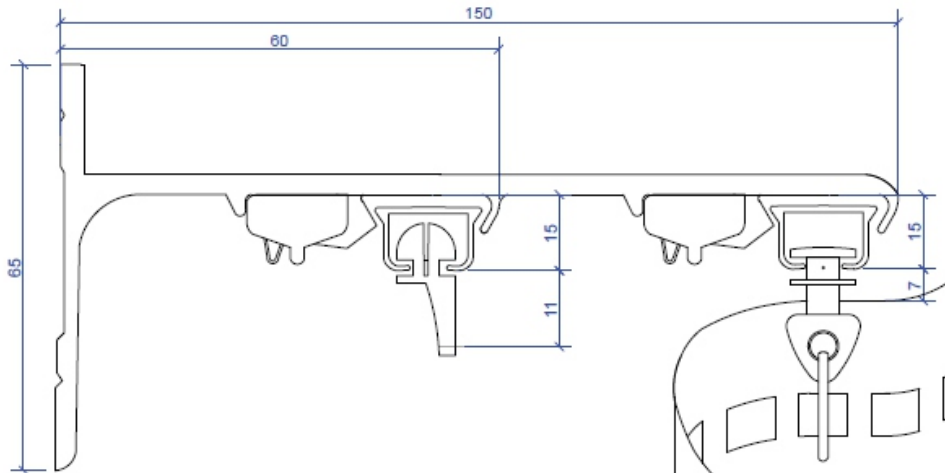

SERIES 57 FINELINE
Single Support Bracket No 5855
Gliders 5832

SERIES 57 FINELINE
Single Support Bracket No 5855
Swivel Runner

Bracket Dimensions - Single Face Fix

SERIES 57 FINELINE S-WAVE
Single Support Bracket No 5855

NOTE:
25mm for snaptape
75mm for clear
pocket tape

Series 57

Bracket Dimensions - Double Face Fix

SERIES 57 FINELINE
Double Support Bracket No 5855D
Gliders 5832

SERIES 57 FINELINE
Support Bracket No 5855D
Wheeled Runner

Bracket Dimensions - Double Face Fix

SERIES 57 SLIMLINE
Double Support Bracket No 5855D
Gliders 5832

NOT SUITABLE FOR DOUBLE S-WAVE

NOTE:
25mm for snaptape
75mm for clear
pocket tape

SERIES 57 FINELINE
Double Support Bracket No 5855D