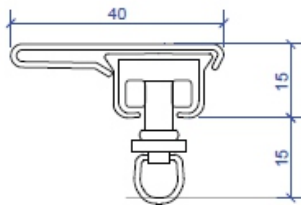

	5898	White	Bracket Cover	
	5853	White	Flat Ceiling Bracket	
	5853L	White	Snap in Ceiling Bracket	
	5755	White	New Face Fix Brackets Coming Soon	
	5755s		New Face Fix Brackets Coming Soon	
	5755d		New Face Fix Brackets Coming Soon	
	5855	White	Single Face Fix Bracket 75mm Projection	
	5855s	White	Double Face Fix Bracket 158mm -180mm Projection	
	5855d	White	Not Suitable for Double S-Wave Double Face Fix Bracket 150mm Projection	
	Tp803	Clear	75mm Clear Pocket Tape	
	H188 H188L	White	Medium Gathering Hook	
	5847	White	Joiner	

Series 57

Bracket Dimensions - Ceiling Fix Single

SERIES 57 FINELINE
Small Ceiling Fix Bracket No 5853
Gliders 5832

SERIES 57 FINELINE
Ceiling Fix Snap in Bracket No 5853L
Gliders 5832

Side View
Gliders 5832

Front View
Gliders 5832

SERIES 57 FINELINE
Small Ceiling Fix Bracket No 5853
Swivel Runner

SERIES 57 FINELINE S-WAVE
Small Ceiling Fix Bracket No 5853

NOTE:
25mm for snaptape
75mm for clear
pocket tape

Bracket Dimensions - Ceiling Fix