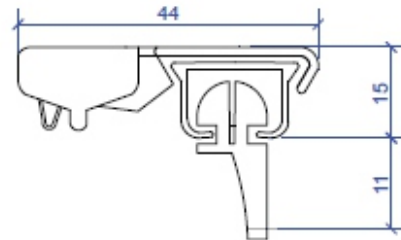

	5898	White	Bracket Cover	
	5853	White	Flat Ceiling Bracket	
	5853L	White	Snap in Ceiling Bracket	
	5755	White	New Face Fix Brackets Coming Soon	
	5755s		New Face Fix Brackets Coming Soon	
	5755d		New Face Fix Brackets Coming Soon	
	5855	White	Single Face Fix Bracket 75mm Projection	
	5855s	White	Double Face Fix Bracket 158mm -180mm Projection	
	5855d	White	Not Suitable for Double S-Wave Double Face Fix Bracket 150mm Projection	
	Tp803	Clear	75mm Clear Pocket Tape	
	H188 H188L	White	Medium Gathering Hook	
	5847	White	Joiner	

Series 57

Bracket Dimensions - Ceiling Fix Single

SERIES 57 FINELINE
Small Ceiling Fix Bracket No 5853
Gliders 5832

SERIES 57 FINELINE
Ceiling Fix Snap in Bracket No 5853L
Gliders 5832

Side View
Gliders 5832