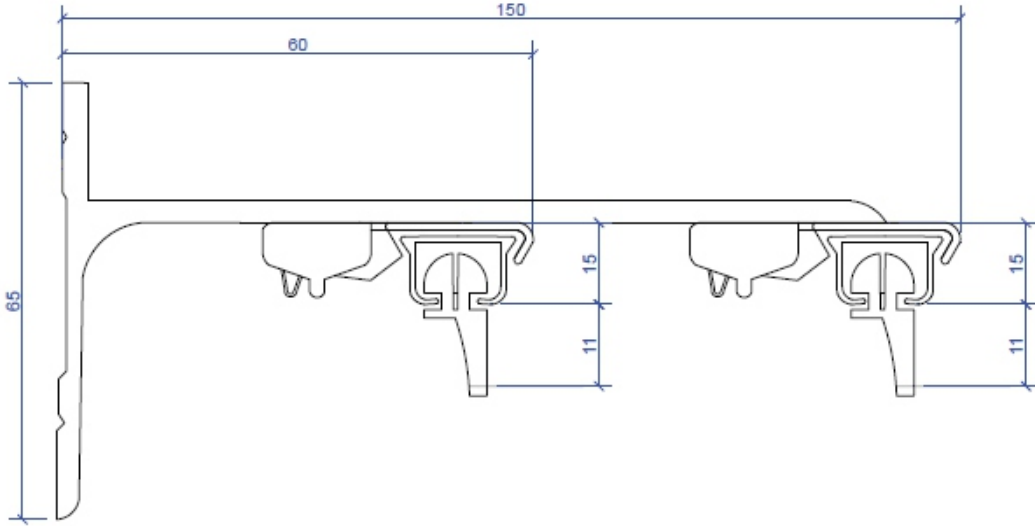

SERIES 57 FINELINE
Ceiling Fix Snap in Bracket No 5853L
Swivel Runner

NOTE:
25mm for snaptape
75mm for clear
pocket tape

SERIES 57 FINELINE S-WAVE
Small Ceiling Fix Bracket No 5853L

Series 57

Bracket Dimensions - Single Face Fix

SERIES 57 FINELINE
Single Support Bracket No 5855
Gliders 5832

SERIES 57 FINELINE
Single Support Bracket No 5855
Swivel Runner

Bracket Dimensions - Single Face Fix

SERIES 57 FINELINE S-WAVE
Single Support Bracket No 5855

NOTE:
25mm for snaptape
75mm for clear
pocket tape

Series 57

Bracket Dimensions - Double Face Fix

SERIES 57 FINELINE
Double Support Bracket No 5855D
Gliders 5832

SERIES 57 FINELINE
Support Bracket No 5855D
Wheeled Runner