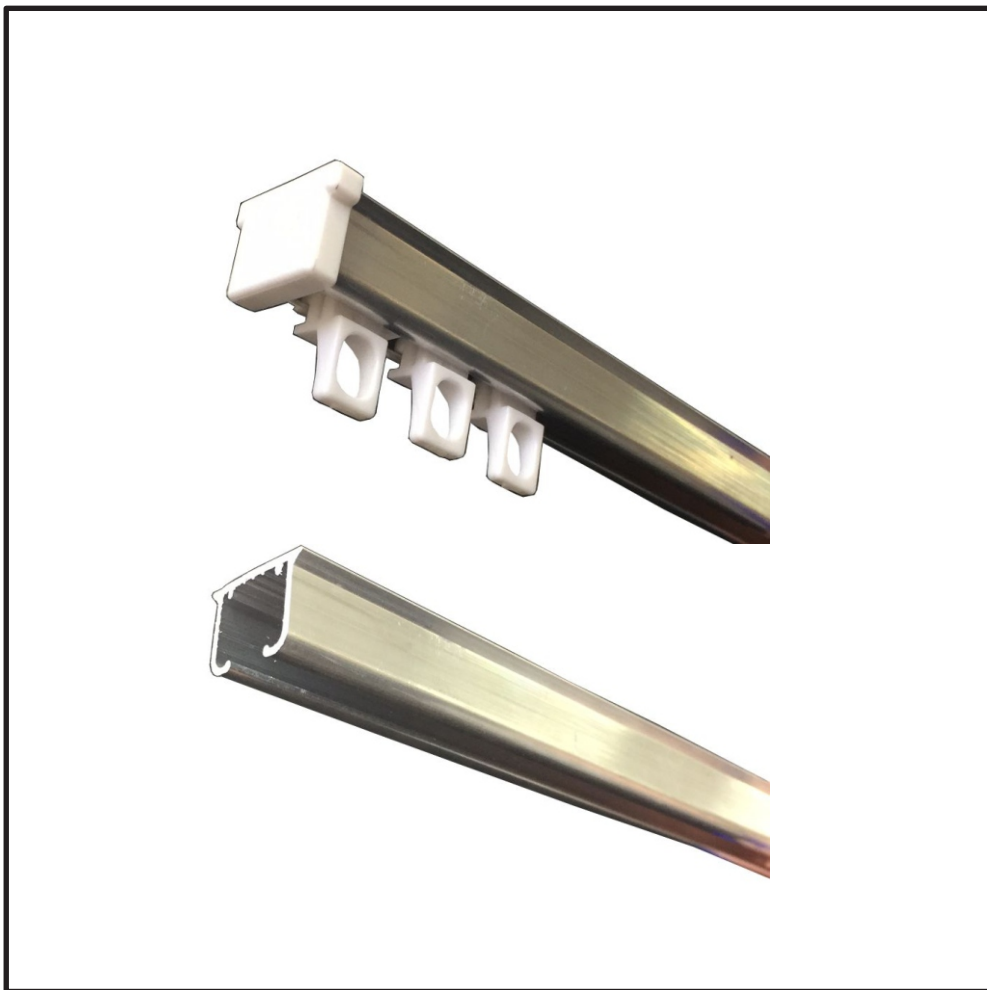

Series 57

Fineline Tracking System

The clean lines of the Series 57 Fineline Track refined and discrete.

Suitable for both S-Wave and conventional Hand Drawn light to medium curtains. This track type is used in both Commercial and Domestic applications all over the world.

Can be bent at a 100mm Radius or continuous curve.

Maximum fabric weight 8kg per metre.

Available in White with other colours to be introduced as demand increases.

Series 57 Components

<p>20mm wide x 14 mm Height</p> 	5720	White	Track 6 metre length Pack quantity 25 Lengths	
	5832	White	Snap in Glider Box Qty 1000	
	5836	White	Master Carrier	
	5837	White	Overlap Master Carrier	
	5834	White	Wand Glider / Stopper	
	5741	White	End Cap with Screw	
	5742	White	End Cap for Locking in a Runner/Carrier	
	5042	Silver	End stop Box Qty 100	
	68375T	White Black	2 piece Carrier 60mm spacing	
	68376T	White Black	2 piece Carrier 54mm Spacing	
	68345T	White Black	Swivel Snap Pendant	
	68347T	White	Pendant for Hook System	
	68862T	White Black	Snap Tape 108mm Spacing	

	5898	White	Bracket Cover	
	5853	White	Flat Ceiling Bracket	
	5853L	White	Snap in Ceiling Bracket	
	5755	White	New Face Fix Brackets Coming Soon	
	5755s		New Face Fix Brackets Coming Soon	
	5755d		New Face Fix Brackets Coming Soon	
	5855	White	Single Face Fix Bracket 75mm Projection	
	5855s	White	Double Face Fix Bracket 158mm -180mm Projection	
	5855d	White	Not Suitable for Double S-Wave Double Face Fix Bracket 150mm Projection	
	Tp803	Clear	75mm Clear Pocket Tape	
	H188 H188L	White	Medium Gathering Hook	
	5847	White	Joiner	