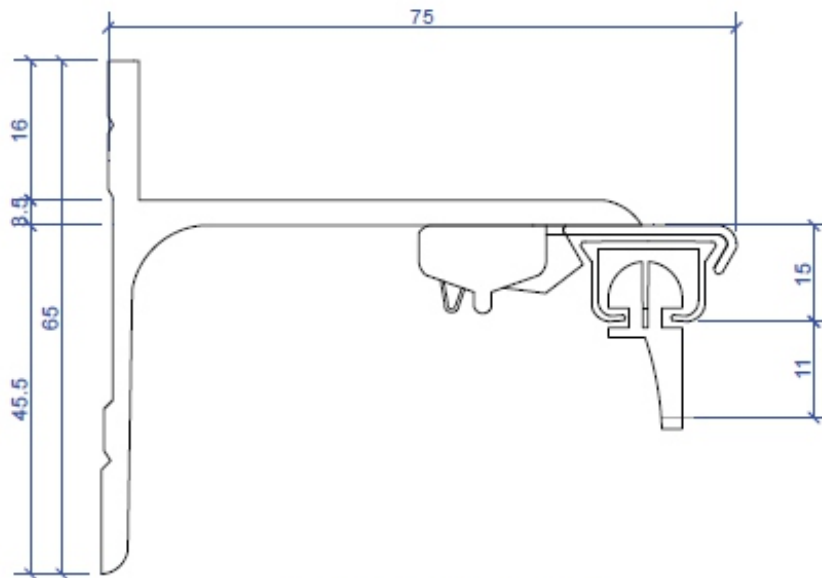

SERIES 57 FINELINE
Ceiling Fix Snap in Bracket No 5853L
Swivel Runner

NOTE:
25mm for snaptape
75mm for clear
pocket tape

SERIES 57 FINELINE S-WAVE
Small Ceiling Fix Bracket No 5853L

Series 57

Bracket Dimensions - Single Face Fix

SERIES 57 FINELINE
Single Support Bracket No 5855
Gliders 5832

SERIES 57 FINELINE
Single Support Bracket No 5855
Swivel Runner

Bracket Dimensions - Single Face Fix

SERIES 57 FINELINE S-WAVE
Single Support Bracket No 5855