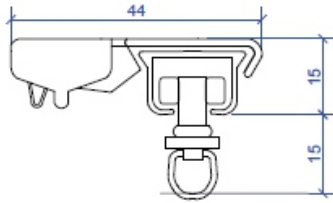

Series 57

Bracket Dimensions - Ceiling Fix Single

SERIES 57 FINELINE
Small Ceiling Fix Bracket No 5853
Gliders 5832

SERIES 57 FINELINE
Ceiling Fix Snap in Bracket No 5853L
Gliders 5832

Side View
Gliders 5832

Front View
Gliders 5832

SERIES 57 FINELINE
Small Ceiling Fix Bracket No 5853
Swivel Runner

SERIES 57 FINELINE S-WAVE
Small Ceiling Fix Bracket No 5853

NOTE:
25mm for snaptape
75mm for clear
pocket tape

Bracket Dimensions - Ceiling Fix

SERIES 57 FINELINE
Ceiling Fix Snap in Bracket No 5853L
Swivel Runner

NOTE:
25mm for snaptape
75mm for clear
pocket tape

SERIES 57 FINELINE S-WAVE
Small Ceiling Fix Bracket No 5853L

Series 57

Bracket Dimensions - Single Face Fix