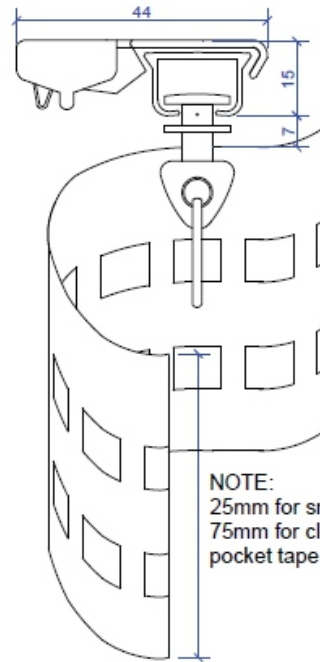

Series 57

Bracket Dimensions - Ceiling Fix Single

SERIES 57 FINELINE
Small Ceiling Fix Bracket No 5853
Gliders 5832

SERIES 57 FINELINE
Ceiling Fix Snap in Bracket No 5853L
Gliders 5832

Side View
Gliders 5832

Front View
Gliders 5832

SERIES 57 FINELINE
Small Ceiling Fix Bracket No 5853
Swivel Runner

SERIES 57 FINELINE S-WAVE
Small Ceiling Fix Bracket No 5853

NOTE:
25mm for snaptape
75mm for clear
pocket tape

Bracket Dimensions - Ceiling Fix

SERIES 57 FINELINE
Ceiling Fix Snap in Bracket No 5853L
Swivel Runner

NOTE:
25mm for snaptape
75mm for clear
pocket tape

SERIES 57 FINELINE S-WAVE
Small Ceiling Fix Bracket No 5853L

Series 57

Bracket Dimensions - Single Face Fix