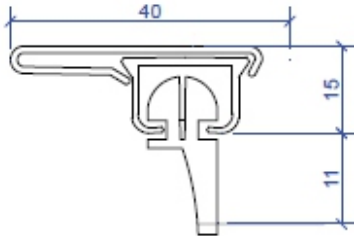

SERIES 57 FINELINE
Small Ceiling Fix Bracket No 5853
Gliders 5832