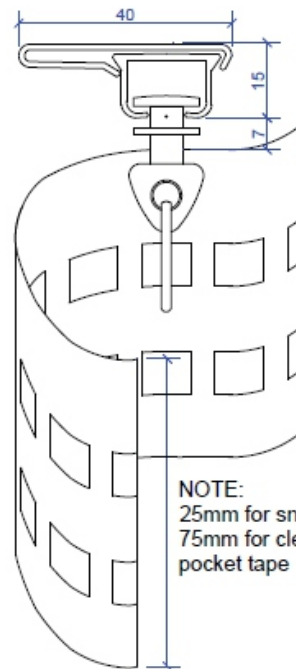

	5898	White	Bracket Cover	
	5853	White	Flat Ceiling Bracket	
	5853L	White	Snap in Ceiling Bracket	
	5755	White	New Face Fix Brackets Coming Soon	
	5755s		New Face Fix Brackets Coming Soon	
	5755d		New Face Fix Brackets Coming Soon	
	5855	White	Single Face Fix Bracket 75mm Projection	
	5855s	White	Double Face Fix Bracket 158mm -180mm Projection	
	5855d	White	Not Suitable for Double S-Wave Double Face Fix Bracket 150mm Projection	
	Tp803	Clear	75mm Clear Pocket Tape	
	H188 H188L	White	Medium Gathering Hook	
	5847	White	Joiner	

Series 57

Bracket Dimensions - Ceiling Fix Single

SERIES 57 FINELINE
Small Ceiling Fix Bracket No 5853
Gliders 5832

SERIES 57 FINELINE
Ceiling Fix Snap in Bracket No 5853L
Gliders 5832

Side View
Gliders 5832

Front View
Gliders 5832

SERIES 57 FINELINE
Small Ceiling Fix Bracket No 5853
Swivel Runner

SERIES 57 FINELINE S-WAVE
Small Ceiling Fix Bracket No 5853

NOTE:
25mm for snaptape
75mm for clear
pocket tape

Bracket Dimensions - Ceiling Fix