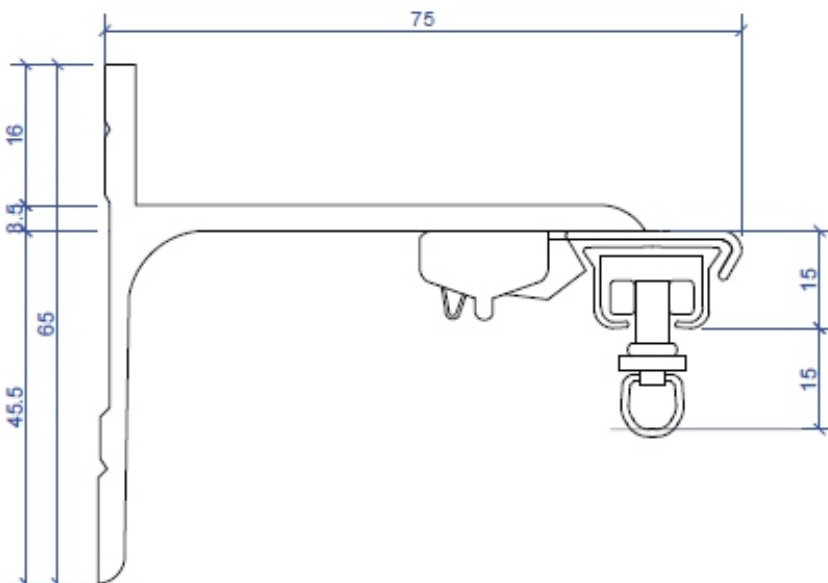

SERIES 57 FINELINE
Ceiling Fix Snap in Bracket No 5853L
Swivel Runner

NOTE:
25mm for snaptape
75mm for clear
pocket tape

SERIES 57 FINELINE S-WAVE
Small Ceiling Fix Bracket No 5853L

Series 57

Bracket Dimensions - Single Face Fix

SERIES 57 FINELINE
Single Support Bracket No 5855
Gliders 5832

SERIES 57 FINELINE
Single Support Bracket No 5855
Swivel Runner

Bracket Dimensions - Single Face Fix

SERIES 57 FINELINE S-WAVE
Single Support Bracket No 5855