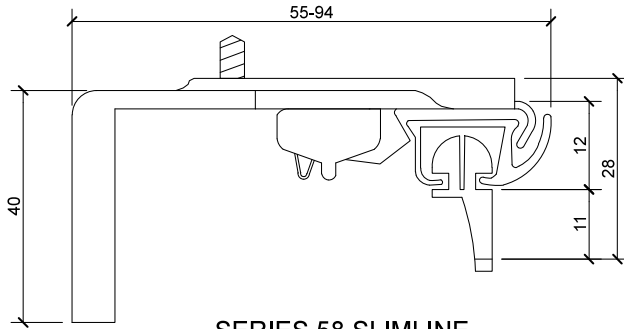

SERIES 58 SLIMLINE
Single Support Bracket No 5755