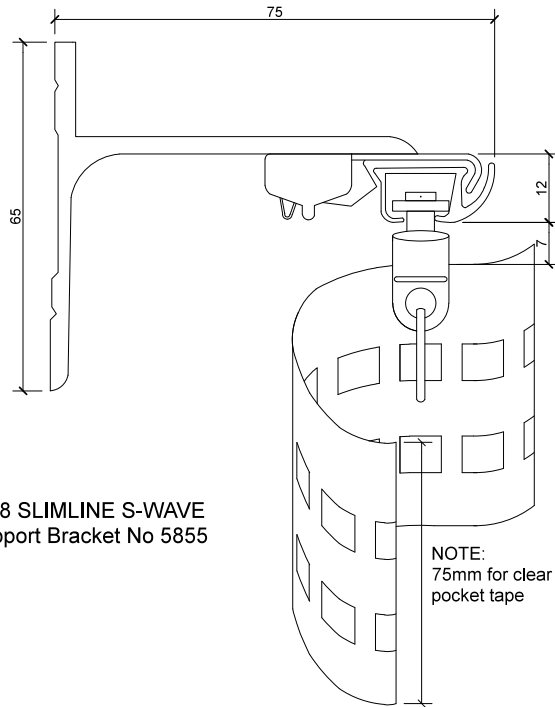

SERIES 58 SLIMLINE
Single Support Bracket No 5855

SERIES 58 SLIMLINE S-WAVE
Single Support Bracket No 5855