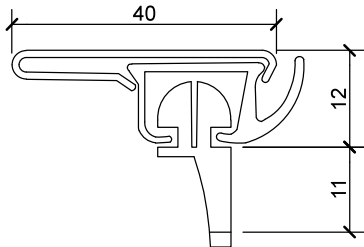

**Bracket Dimensions - Ceiling Fix**

**SERIES 58 SLIMLINE**  
Small Ceiling Fix Bracket No 5853

**SERIES 58 SLIMLINE**  
Ceiling Fix Snap in Bracket No 5853L

**SERIES 58 SLIMLINE S-WAVE**  
Small Ceiling Fix Bracket No 5853

**Bracket Dimensions - Face Fix**

**SERIES 58 SLIMLINE S-WAVE**  
**Double Support Bracket No 5755S**

NOT SUITABLE FOR DOUBLE S-WAVE

NOTE:  
75mm for clear  
pocket tape

**SERIES 58 SLIMLINE S-WAVE**  
**Double Support Bracket No 5755L**

NOTE:  
75mm for clear  
pocket tape

NOTE:  
75mm for clear  
pocket tape