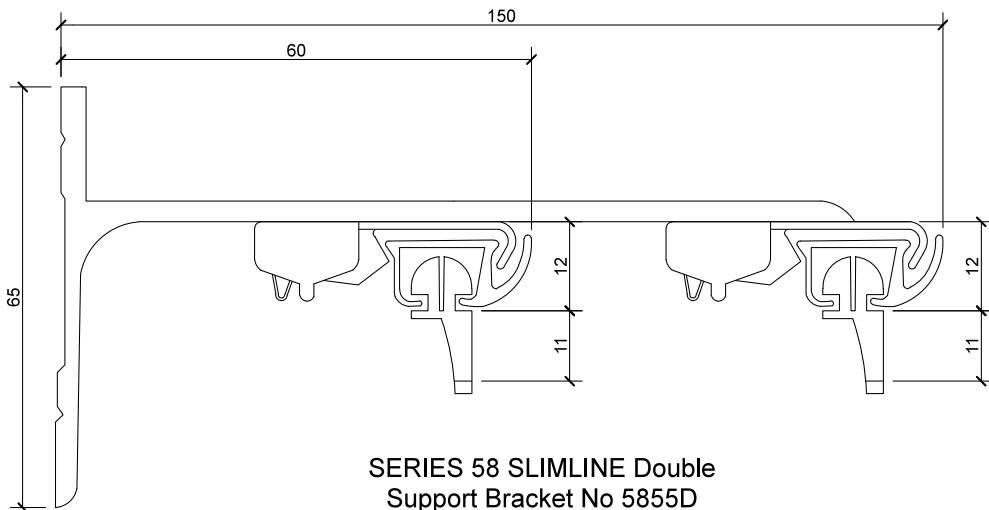

NOTE:  
75mm for clear  
pocket tape

NOTE:  
75mm for clear  
pocket tape

## Fineline Track

### Bracket Dimensions - Face Fix

SERIES 58 SLIMLINE  
Single Support Bracket No 5855

SERIES 58 SLIMLINE S-WAVE  
Single Support Bracket No 5855

SERIES 58 SLIMLINE Double  
Support Bracket No 5855D

## Bracket Dimensions - Face Fix