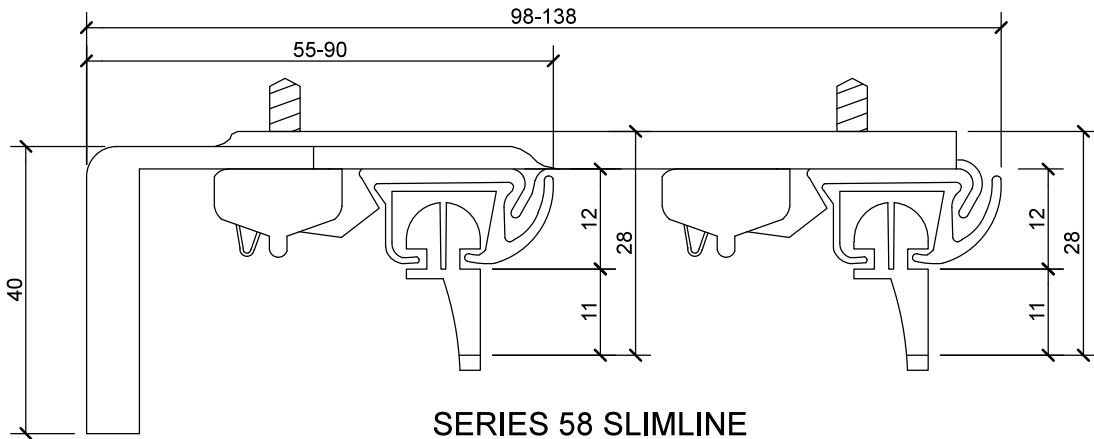

### Bracket Dimensions - Face Fix

**SERIES 58 SLIMLINE**  
Single Support Bracket No 5755

**SERIES 58 SLIMLINE S-WAVE**  
Single Support Bracket No 5755

NOTE:  
75mm for clear  
pocket tape

**SERIES 58 SLIMLINE**  
Double Support Bracket No 5755S

**Bracket Dimensions - Face Fix**

**SERIES 58 SLIMLINE S-WAVE**  
**Double Support Bracket No 5755S**

NOT SUITABLE FOR DOUBLE S-WAVE

NOTE:  
75mm for clear  
pocket tape

**SERIES 58 SLIMLINE S-WAVE**  
**Double Support Bracket No 5755L**

NOTE:  
75mm for clear  
pocket tape

NOTE:  
75mm for clear  
pocket tape