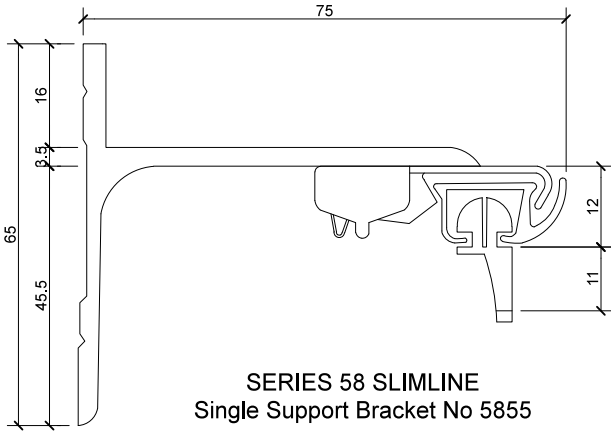

Bracket Dimensions - Face Fix

SERIES 58 SLIMLINE
Single Support Bracket No 5855