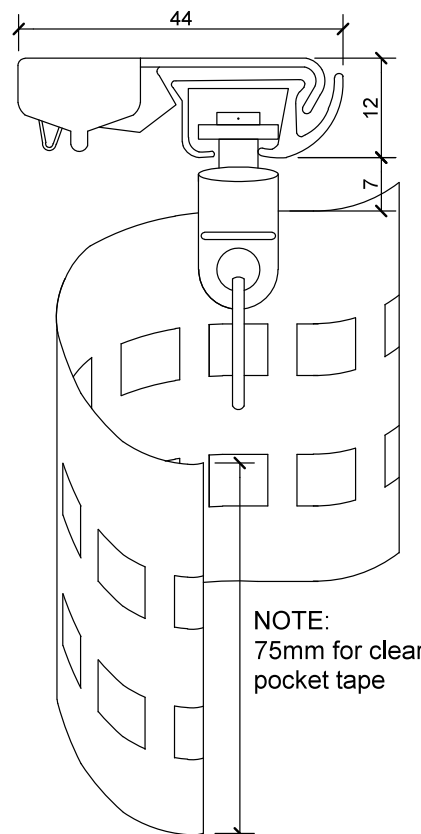

**Bracket Dimensions - Ceiling Fix**

**SERIES 58 SLIMLINE**  
Small Ceiling Fix Bracket No 5853

**SERIES 58 SLIMLINE**  
Ceiling Fix Snap in Bracket No 5853L

**SERIES 58 SLIMLINE S-WAVE**  
Small Ceiling Fix Bracket No 5853

**SERIES 58 SLIMLINE S-WAVE**  
Small Ceiling Fix Bracket No 5853L

NOTE:  
75mm for clear  
pocket tape

NOTE:  
75mm for clear  
pocket tape