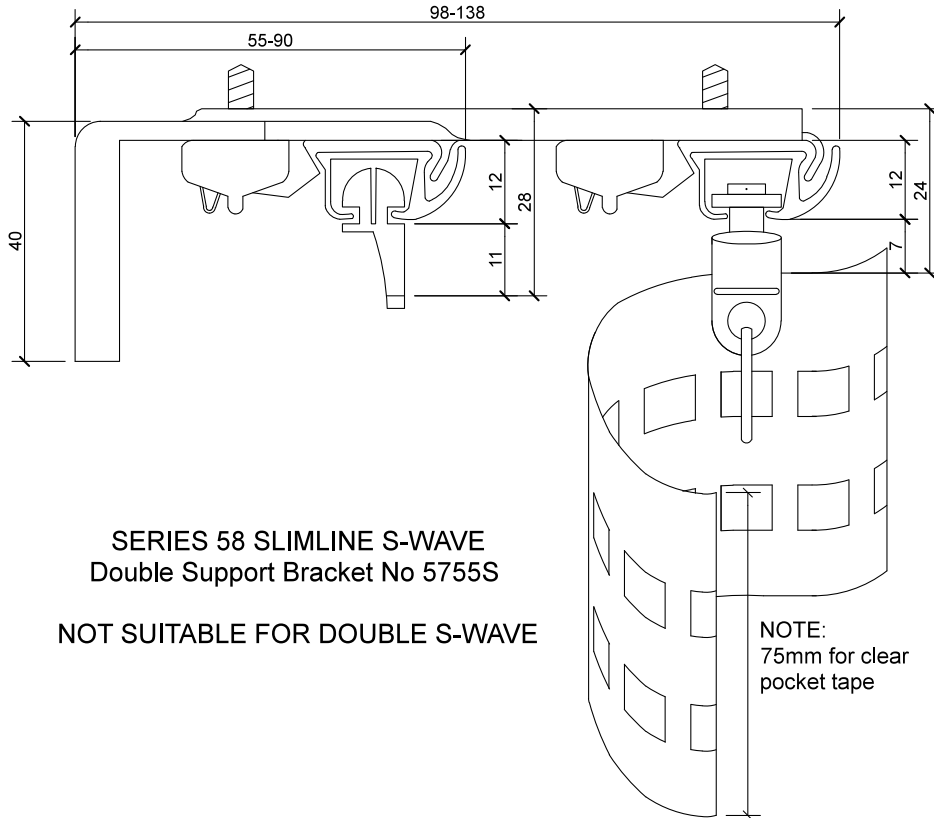

### Bracket Dimensions - Face Fix

**SERIES 58 SLIMLINE**  
Single Support Bracket No 5755

**SERIES 58 SLIMLINE S-WAVE**  
Single Support Bracket No 5755

NOTE:  
75mm for clear  
pocket tape

**SERIES 58 SLIMLINE**  
Double Support Bracket No 5755S

**Bracket Dimensions - Face Fix**

**SERIES 58 SLIMLINE S-WAVE**  
**Double Support Bracket No 5755S**

NOT SUITABLE FOR DOUBLE S-WAVE

NOTE:  
75mm for clear  
pocket tape

**SERIES 58 SLIMLINE S-WAVE**  
**Double Support Bracket No 5755L**

NOTE:  
75mm for clear  
pocket tape

NOTE:  
75mm for clear  
pocket tape