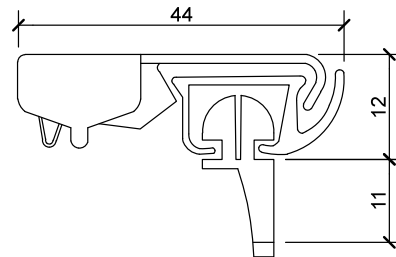

**Bracket Dimensions - Ceiling Fix**

**SERIES 58 SLIMLINE**  
Small Ceiling Fix Bracket No 5853

**SERIES 58 SLIMLINE**  
Ceiling Fix Snap in Bracket No 5853L

**SERIES 58 SLIMLINE S-WAVE**  
Small Ceiling Fix Bracket No 5853

**Bracket Dimensions - Face Fix**

**SERIES 58 SLIMLINE S-WAVE**  
**Double Support Bracket No 5755S**

NOT SUITABLE FOR DOUBLE S-WAVE

NOTE:  
75mm for clear  
pocket tape

**SERIES 58 SLIMLINE S-WAVE**  
**Double Support Bracket No 5755L**

NOTE:  
75mm for clear  
pocket tape

NOTE:  
75mm for clear  
pocket tape