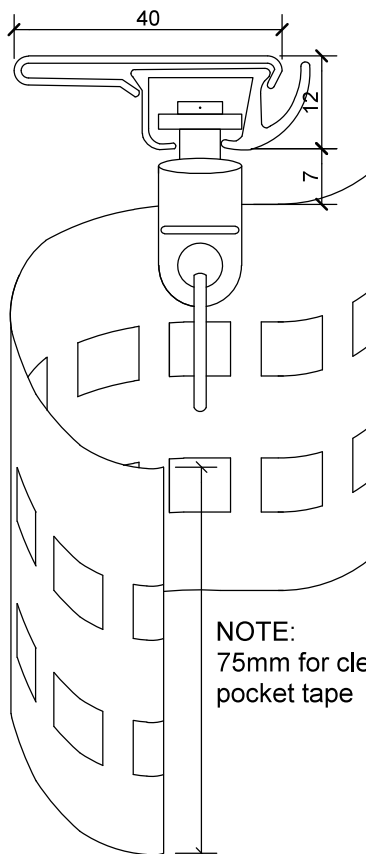

**Bracket Dimensions - Ceiling Fix**

**SERIES 58 SLIMLINE**  
Small Ceiling Fix Bracket No 5853

**SERIES 58 SLIMLINE**  
Ceiling Fix Snap in Bracket No 5853L

**SERIES 58 SLIMLINE S-WAVE**  
Small Ceiling Fix Bracket No 5853

**SERIES 58 SLIMLINE S-WAVE**  
Small Ceiling Fix Bracket No 5853L

NOTE:  
75mm for clear  
pocket tape

NOTE:  
75mm for clear  
pocket tape