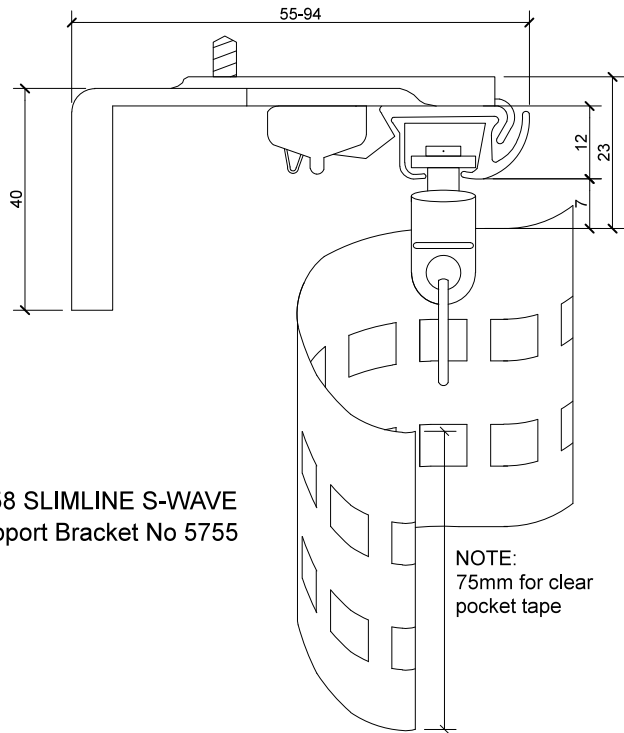

SERIES 58 SLIMLINE S-WAVE
Single Support Bracket No 5755

NOTE:
75mm for clear
pocket tape