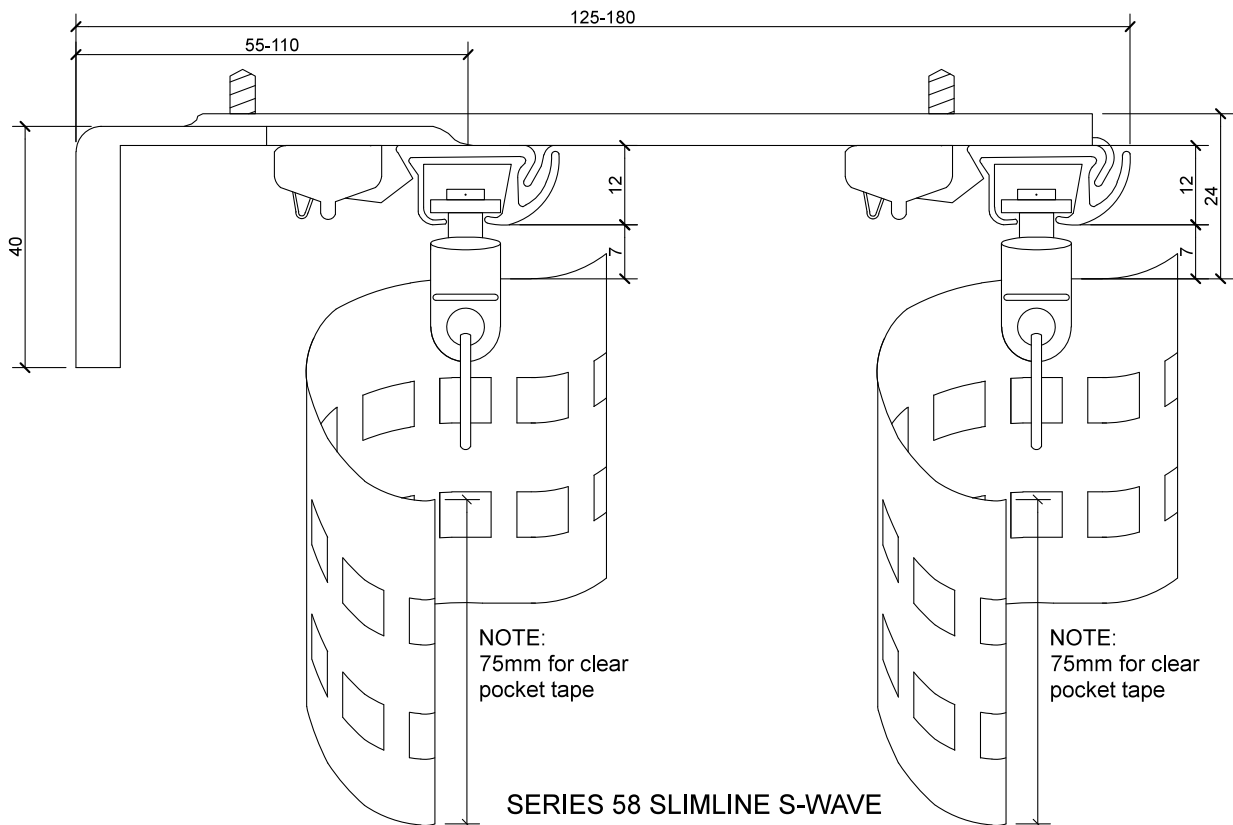

### Bracket Dimensions - Face Fix

**SERIES 58 SLIMLINE**  
Single Support Bracket No 5755

**SERIES 58 SLIMLINE S-WAVE**  
Single Support Bracket No 5755

NOTE:  
75mm for clear  
pocket tape

**SERIES 58 SLIMLINE**  
Double Support Bracket No 5755S

**Bracket Dimensions - Face Fix**

**SERIES 58 SLIMLINE S-WAVE**  
**Double Support Bracket No 5755S**

NOT SUITABLE FOR DOUBLE S-WAVE

NOTE:  
75mm for clear  
pocket tape

**SERIES 58 SLIMLINE S-WAVE**  
**Double Support Bracket No 5755L**

NOTE:  
75mm for clear  
pocket tape

NOTE:  
75mm for clear  
pocket tape