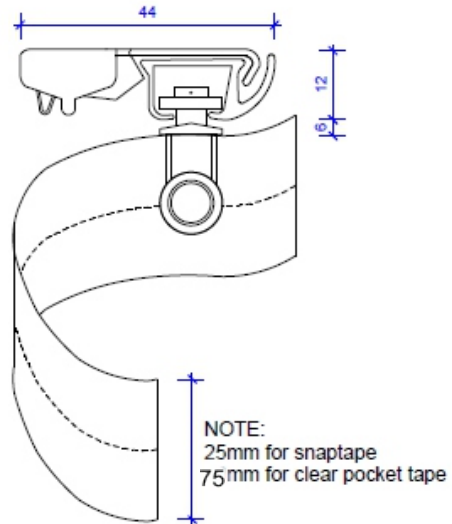

## Bracket Dimensions - Ceiling Fix

SERIES 58 SLIMLINE  
Small Ceiling Fix Bracket No 5853

SERIES 58 SLIMLINE S-FOLD  
Small Ceiling Fix Bracket No 5853

SERIES 58 SLIMLINE  
Ceiling Fix Snap in Bracket No 5853L

SERIES 58 SLIMLINE S-FOLD  
Small Ceiling Fix Bracket No 5853L

**Bracket Dimensions - Face Fix**

SERIES 58 SLIMLINE  
Fixed 35mm Projection Bracket No 5851

SERIES 58 SLIMLINE Double  
Support Bracket No 5855D