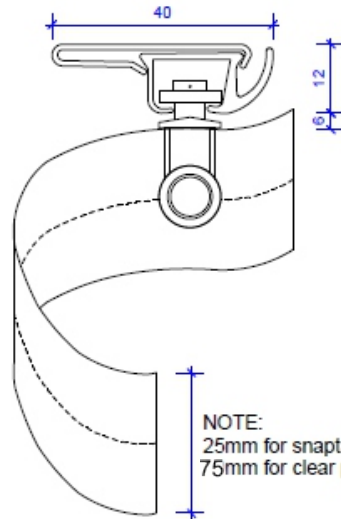

SERIES 58 SLIMLINE S-FOLD
Small Ceiling Fix Bracket No 5853