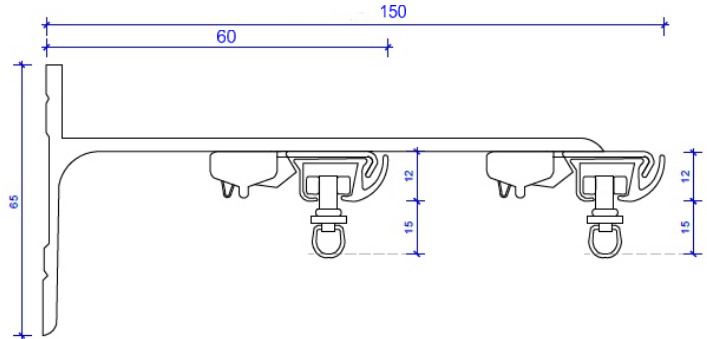

## Bracket Dimensions - Ceiling Fix

SERIES 58 SLIMLINE  
Small Ceiling Fix Bracket No 5853

SERIES 58 SLIMLINE S-FOLD  
Small Ceiling Fix Bracket No 5853

SERIES 58 SLIMLINE  
Ceiling Fix Snap in Bracket No 5853L

SERIES 58 SLIMLINE S-FOLD  
Small Ceiling Fix Bracket No 5853L

**Bracket Dimensions - Face Fix**

SERIES 58 SLIMLINE  
Fixed 35mm Projection Bracket No 5851

SERIES 58 SLIMLINE Double  
Support Bracket No 5855D