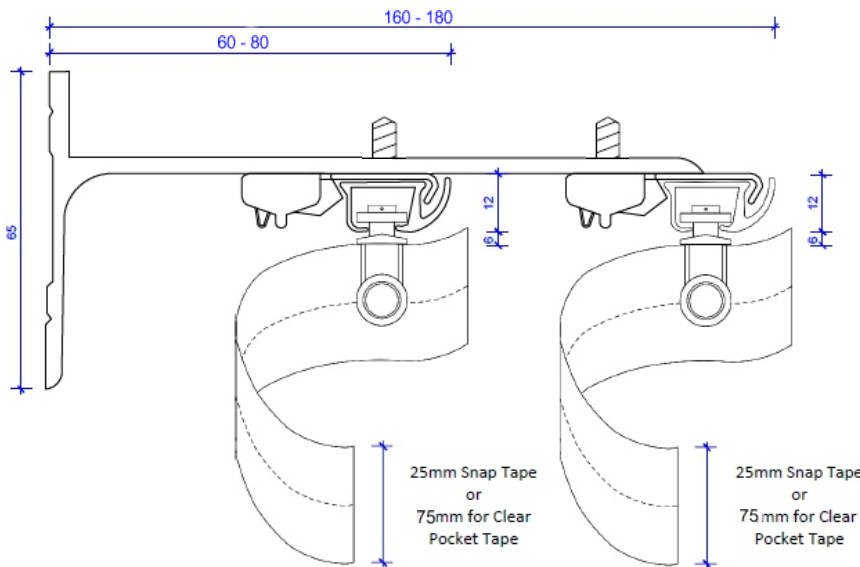

## Bracket Dimensions - Ceiling Fix

SERIES 58 SLIMLINE  
Small Ceiling Fix Bracket No 5853

SERIES 58 SLIMLINE S-FOLD  
Small Ceiling Fix Bracket No 5853

SERIES 58 SLIMLINE  
Ceiling Fix Snap in Bracket No 5853L

SERIES 58 SLIMLINE S-FOLD  
Small Ceiling Fix Bracket No 5853L

**Bracket Dimensions - Face Fix**

SERIES 58 SLIMLINE  
Fixed 35mm Projection Bracket No 5851

SERIES 58 SLIMLINE Double  
Support Bracket No 5855D

SERIES 58 SLIMLINE  
Single Support Bracket No 5855

NOTE:  
25mm for Snap Tape  
75mm for Clear Tape

SERIES 58 SLIMLINE S-FOLD  
Single Support Bracket No 5855S

25mm Snap Tape  
or  
75mm for Clear  
Pocket Tape