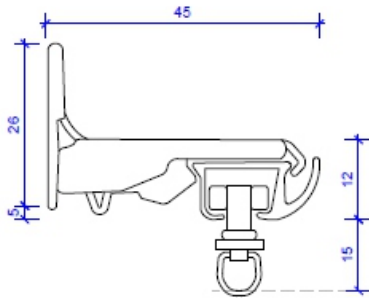

## Bracket Dimensions - Ceiling Fix

SERIES 58 SLIMLINE  
Small Ceiling Fix Bracket No 5853

SERIES 58 SLIMLINE S-FOLD  
Small Ceiling Fix Bracket No 5853

SERIES 58 SLIMLINE  
Ceiling Fix Snap in Bracket No 5853L

SERIES 58 SLIMLINE S-FOLD  
Small Ceiling Fix Bracket No 5853L

**Bracket Dimensions - Face Fix**

SERIES 58 SLIMLINE  
Fixed 35mm Projection Bracket No 5851

SERIES 58 SLIMLINE Double  
Support Bracket No 5855D