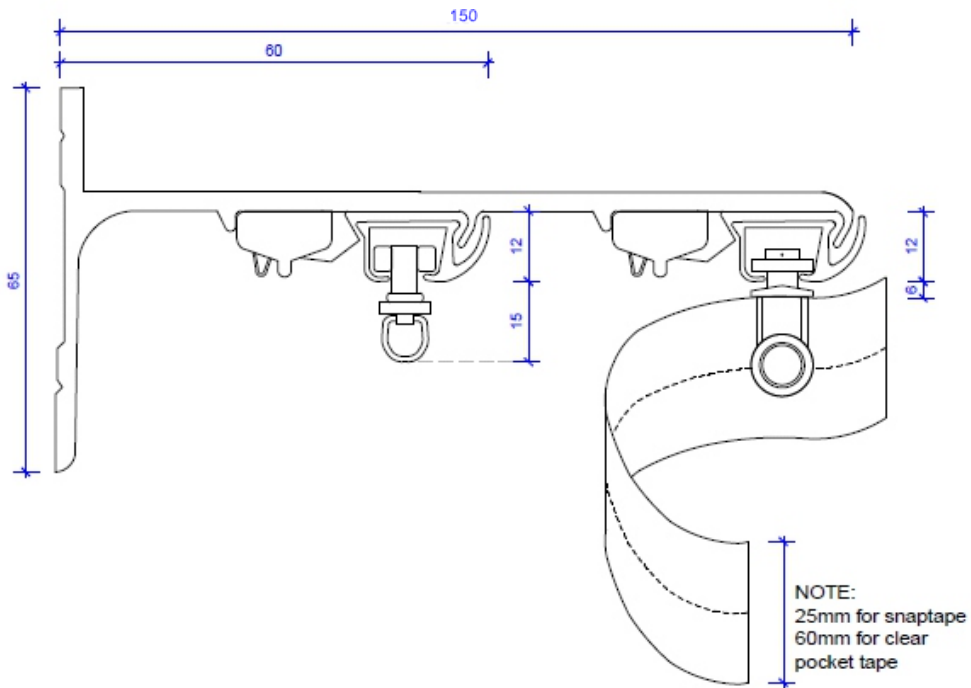

Series 58

SERIES 58 SLIMLINE S-FOLD
Double Support Bracket No 5855D
February
NOT SUITABLE FOR DOUBLE S-FOLD