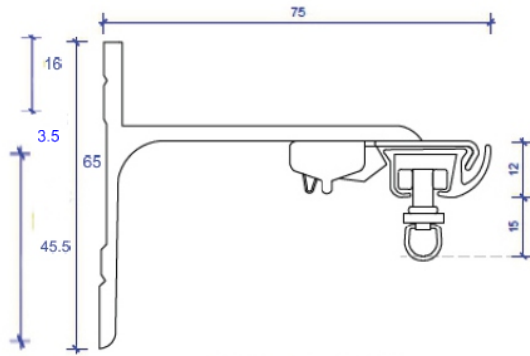

## Bracket Dimensions - Ceiling Fix

SERIES 58 SLIMLINE  
Small Ceiling Fix Bracket No 5853

SERIES 58 SLIMLINE S-FOLD  
Small Ceiling Fix Bracket No 5853

SERIES 58 SLIMLINE  
Ceiling Fix Snap in Bracket No 5853L

SERIES 58 SLIMLINE S-FOLD  
Small Ceiling Fix Bracket No 5853L

**Bracket Dimensions - Face Fix**

SERIES 58 SLIMLINE  
Fixed 35mm Projection Bracket No 5851

SERIES 58 SLIMLINE Double  
Support Bracket No 5855D

SERIES 58 SLIMLINE  
Single Support Bracket No 5855

NOTE:  
25mm for Snap Tape  
75mm for Clear Tape

SERIES 58 SLIMLINE S-FOLD  
Single Support Bracket No 5855S

25mm Snap Tape  
or  
75mm for Clear  
Pocket Tape