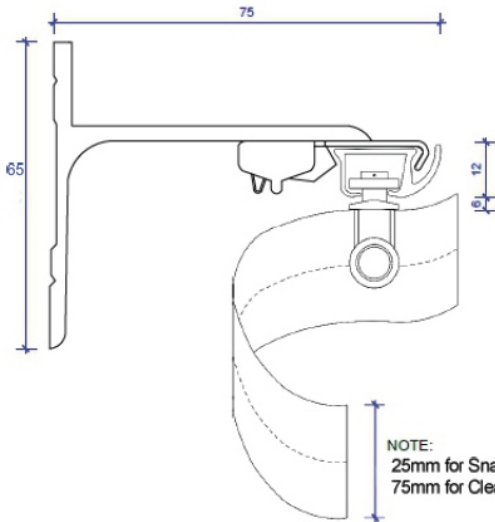

## Bracket Dimensions - Ceiling Fix

SERIES 58 SLIMLINE  
Small Ceiling Fix Bracket No 5853

SERIES 58 SLIMLINE S-FOLD  
Small Ceiling Fix Bracket No 5853

SERIES 58 SLIMLINE  
Ceiling Fix Snap in Bracket No 5853L

SERIES 58 SLIMLINE S-FOLD  
Small Ceiling Fix Bracket No 5853L

**Bracket Dimensions - Face Fix**

SERIES 58 SLIMLINE  
Fixed 35mm Projection Bracket No 5851

SERIES 58 SLIMLINE Double  
Support Bracket No 5855D

SERIES 58 SLIMLINE  
Single Support Bracket No 5855

NOTE:  
25mm for Snap Tape  
75mm for Clear Tape

SERIES 58 SLIMLINE S-FOLD  
Single Support Bracket No 5855S

25mm Snap Tape  
or  
75mm for Clear  
Pocket Tape

25mm Snap Tape  
or  
75mm for Clear  
Pocket Tape

SERIES 58 SLIMLINE S-FOLD  
Double Support Bracket No 5855S