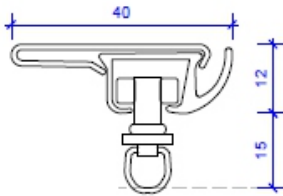

SERIES 58 SLIMLINE
Small Ceiling Fix Bracket No 5853