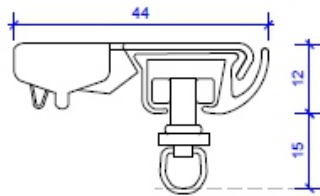

	68347T	White	Pendant for Hook System	
	68862T	White Black	Snap Tape 108mm Spacing	
	5898	White Black Platinum	Bracket Cover	
	5851	White	<b>Not Suitable for S-Wave</b> 35mm Fixed Projection Bracket	
	5853	White Silver Black	Flat Ceiling Bracket	
	5853L	White Silver Black	Snap in Ceiling Bracket	
	5855	White Silver Black	Single Face Fix Bracket 75mm Projection	
	5855s	White Silver Black	Double Face Fix Bracket 158mm -180mm Projection	
	5855d	White Silver Black	<b>Not Suitable for Double S-Wave</b> Double Face Fix Bracket 150mm Projection	
	Tp802	Clear	75mm Clear Pocket Tape	
	H188 H188L	White	Medium Gathering Hook	
	5847	Silver	Joiner	

## Bracket Dimensions - Ceiling Fix

SERIES 58 SLIMLINE  
Small Ceiling Fix Bracket No 5853

SERIES 58 SLIMLINE S-FOLD  
Small Ceiling Fix Bracket No 5853

SERIES 58 SLIMLINE  
Ceiling Fix Snap in Bracket No 5853L