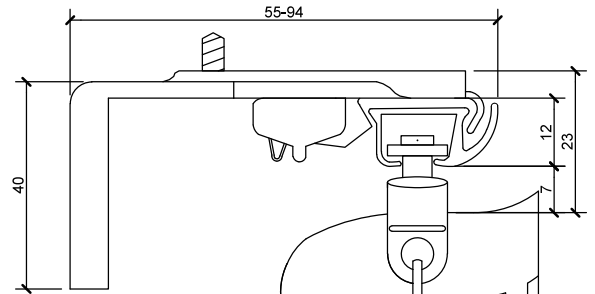

Bracket Dimensions - Ceiling Fix

SERIES 58 SLIMLINE
Small Ceiling Fix Bracket No 5853

SERIES 58 SLIMLINE S-WAVE
Small Ceiling Fix Bracket No 5853

SERIES 58 SLIMLINE
Ceiling Fix Snap in Bracket No 5853L

SERIES 58 SLIMLINE S-WAVE
Small Ceiling Fix Bracket No 5853L

Bracket Dimensions - Face Fix

SERIES 58 SLIMLINE
Single Support Bracket No 5755

SERIES 58 SLIMLINE S-WAVE
Single Support Bracket No 5755

SERIES 58 SLIMLINE
Double Support Bracket No 5755S

SERIES 58 SLIMLINE S-WAVE
Double Support Bracket No 5755S

NOT SUITABLE FOR DOUBLE S-WAVE

NOTE:
75mm for clear
pocket tape

NOTE:
75mm for clear
pocket tape

Bracket Dimensions - Face Fix

SERIES 58 SLIMLINE
Single Support Bracket No 5855

SERIES 58 SLIMLINE S-WAVE
Single Support Bracket No 5855