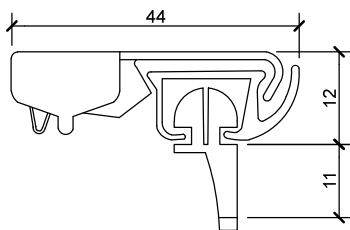

Bracket Dimensions - Ceiling Fix

SERIES 58 SLIMLINE
Small Ceiling Fix Bracket No 5853

SERIES 58 SLIMLINE S-WAVE
Small Ceiling Fix Bracket No 5853

SERIES 58 SLIMLINE
Ceiling Fix Snap in Bracket No 5853L

SERIES 58 SLIMLINE S-WAVE
Small Ceiling Fix Bracket No 5853L

Bracket Dimensions - Face Fix

SERIES 58 SLIMLINE
Single Support Bracket No 5755

SERIES 58 SLIMLINE S-WAVE
Single Support Bracket No 5755

SERIES 58 SLIMLINE
Double Support Bracket No 5755S

SERIES 58 SLIMLINE S-WAVE
Double Support Bracket No 5755S

NOT SUITABLE FOR DOUBLE S-WAVE

NOTE:
75mm for clear
pocket tape

NOTE:
75mm for clear
pocket tape

Bracket Dimensions - Face Fix

SERIES 58 SLIMLINE
Single Support Bracket No 5855

SERIES 58 SLIMLINE S-WAVE
Single Support Bracket No 5855

SERIES 58 SLIMLINE Double
Support Bracket No 5855D

Series 58 Slimline Track

Bracket Dimensions - Face Fix