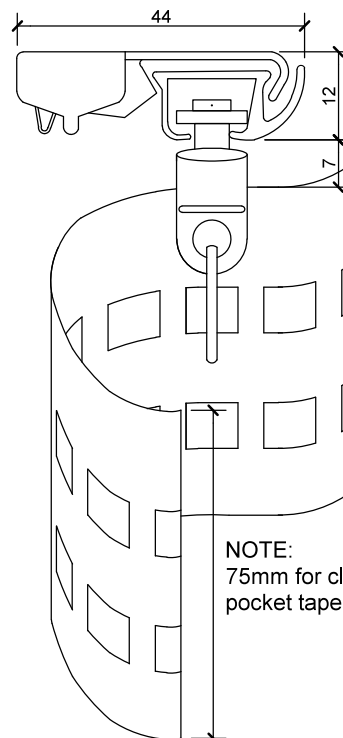

Bracket Dimensions - Ceiling Fix

SERIES 58 SLIMLINE
Small Ceiling Fix Bracket No 5853

SERIES 58 SLIMLINE S-WAVE
Small Ceiling Fix Bracket No 5853

SERIES 58 SLIMLINE
Ceiling Fix Snap in Bracket No 5853L

SERIES 58 SLIMLINE S-WAVE
Small Ceiling Fix Bracket No 5853L

Bracket Dimensions - Face Fix

SERIES 58 SLIMLINE
Single Support Bracket No 5755

SERIES 58 SLIMLINE S-WAVE
Single Support Bracket No 5755

SERIES 58 SLIMLINE
Double Support Bracket No 5755S

SERIES 58 SLIMLINE S-WAVE
Double Support Bracket No 5755S

NOT SUITABLE FOR DOUBLE S-WAVE

NOTE:
75mm for clear
pocket tape

NOTE:
75mm for clear
pocket tape

Bracket Dimensions - Face Fix

SERIES 58 SLIMLINE
Single Support Bracket No 5855

SERIES 58 SLIMLINE S-WAVE
Single Support Bracket No 5855

SERIES 58 SLIMLINE Double
Support Bracket No 5855D

Series 58 Slimline Track

Bracket Dimensions - Face Fix