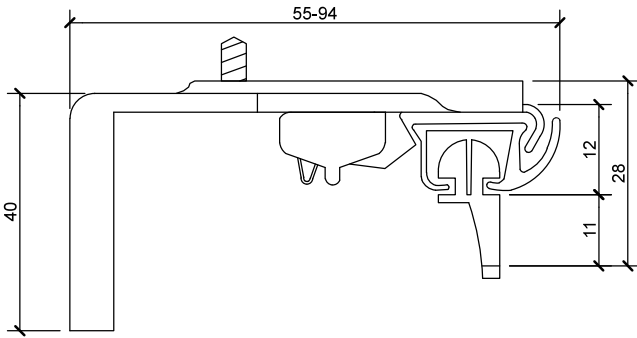

Bracket Dimensions - Ceiling Fix

SERIES 58 SLIMLINE
Small Ceiling Fix Bracket No 5853

SERIES 58 SLIMLINE S-WAVE
Small Ceiling Fix Bracket No 5853

SERIES 58 SLIMLINE
Ceiling Fix Snap in Bracket No 5853L

SERIES 58 SLIMLINE S-WAVE
Small Ceiling Fix Bracket No 5853L

Bracket Dimensions - Face Fix

SERIES 58 SLIMLINE
Single Support Bracket No 5755

SERIES 58 SLIMLINE S-WAVE
Single Support Bracket No 5755

SERIES 58 SLIMLINE
Double Support Bracket No 5755S

SERIES 58 SLIMLINE S-WAVE
Double Support Bracket No 5755S

NOT SUITABLE FOR DOUBLE S-WAVE

NOTE:
75mm for clear
pocket tape

NOTE:
75mm for clear
pocket tape

Bracket Dimensions - Face Fix

SERIES 58 SLIMLINE
Single Support Bracket No 5855

SERIES 58 SLIMLINE S-WAVE
Single Support Bracket No 5855

SERIES 58 SLIMLINE Double
Support Bracket No 5855D

Series 58 Slimline Track

Bracket Dimensions - Face Fix