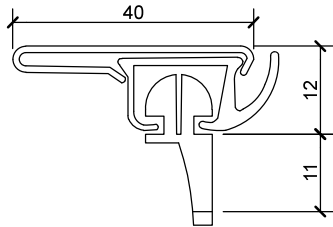

Bracket Dimensions - Ceiling Fix

SERIES 58 SLIMLINE
Small Ceiling Fix Bracket No 5853

SERIES 58 SLIMLINE S-WAVE
Small Ceiling Fix Bracket No 5853

SERIES 58 SLIMLINE
Ceiling Fix Snap in Bracket No 5853L

SERIES 58 SLIMLINE S-WAVE
Small Ceiling Fix Bracket No 5853L

Bracket Dimensions - Face Fix

SERIES 58 SLIMLINE
Single Support Bracket No 5755

SERIES 58 SLIMLINE S-WAVE
Single Support Bracket No 5755

SERIES 58 SLIMLINE
Double Support Bracket No 5755S

SERIES 58 SLIMLINE S-WAVE
Double Support Bracket No 5755S

NOT SUITABLE FOR DOUBLE S-WAVE

NOTE:
75mm for clear
pocket tape

NOTE:
75mm for clear
pocket tape

Bracket Dimensions - Face Fix

SERIES 58 SLIMLINE
Single Support Bracket No 5855

SERIES 58 SLIMLINE S-WAVE
Single Support Bracket No 5855

SERIES 58 SLIMLINE Double
Support Bracket No 5855D

Series 58 Slimline Track

Bracket Dimensions - Face Fix