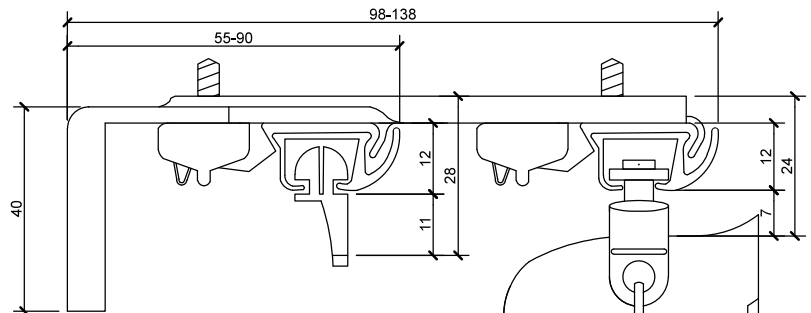

Bracket Dimensions - Ceiling Fix

SERIES 58 SLIMLINE
Small Ceiling Fix Bracket No 5853

SERIES 58 SLIMLINE S-WAVE
Small Ceiling Fix Bracket No 5853

SERIES 58 SLIMLINE
Ceiling Fix Snap in Bracket No 5853L

SERIES 58 SLIMLINE S-WAVE
Small Ceiling Fix Bracket No 5853L

Bracket Dimensions - Face Fix

SERIES 58 SLIMLINE
Single Support Bracket No 5755

SERIES 58 SLIMLINE S-WAVE
Single Support Bracket No 5755

SERIES 58 SLIMLINE
Double Support Bracket No 5755S

SERIES 58 SLIMLINE S-WAVE
Double Support Bracket No 5755S

NOT SUITABLE FOR DOUBLE S-WAVE

NOTE:
75mm for clear
pocket tape

NOTE:
75mm for clear
pocket tape

Bracket Dimensions - Face Fix

SERIES 58 SLIMLINE
Single Support Bracket No 5855

SERIES 58 SLIMLINE S-WAVE
Single Support Bracket No 5855

SERIES 58 SLIMLINE Double
Support Bracket No 5855D

Series 58 Slimline Track

Bracket Dimensions - Face Fix