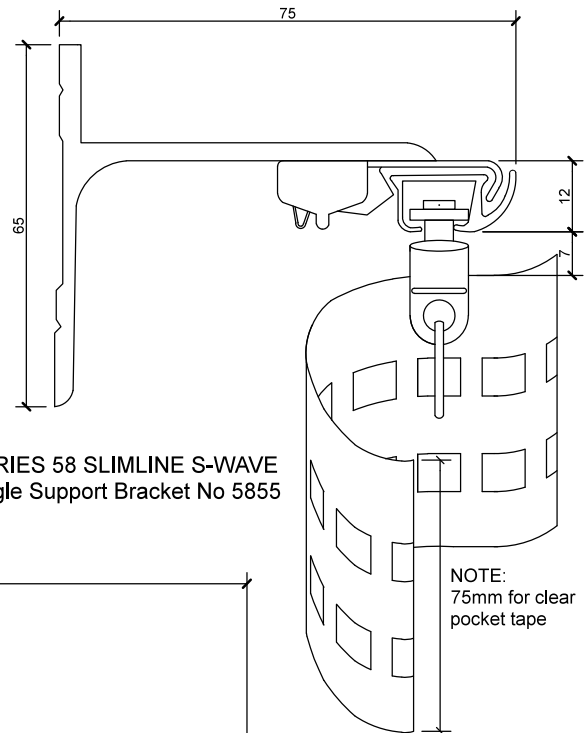

Bracket Dimensions - Face Fix

SERIES 58 SLIMLINE
Single Support Bracket No 5755

SERIES 58 SLIMLINE S-WAVE
Single Support Bracket No 5755

SERIES 58 SLIMLINE
Double Support Bracket No 5755S

SERIES 58 SLIMLINE S-WAVE
Double Support Bracket No 5755S

NOT SUITABLE FOR DOUBLE S-WAVE

NOTE:
75mm for clear
pocket tape

NOTE:
75mm for clear
pocket tape

Bracket Dimensions - Face Fix

SERIES 58 SLIMLINE
Single Support Bracket No 5855

SERIES 58 SLIMLINE S-WAVE
Single Support Bracket No 5855

SERIES 58 SLIMLINE Double
Support Bracket No 5855D

Series 58 Slimline Track

Bracket Dimensions - Face Fix