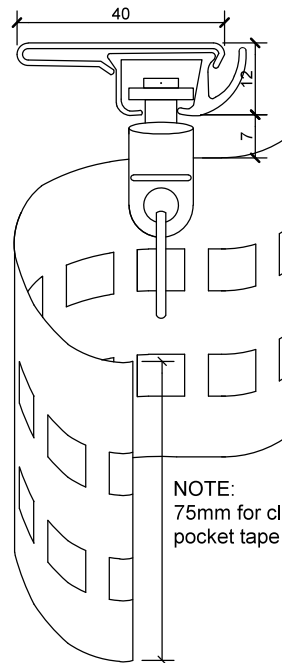

Bracket Dimensions - Ceiling Fix

SERIES 58 SLIMLINE
Small Ceiling Fix Bracket No 5853

SERIES 58 SLIMLINE S-WAVE
Small Ceiling Fix Bracket No 5853

SERIES 58 SLIMLINE
Ceiling Fix Snap in Bracket No 5853L

SERIES 58 SLIMLINE S-WAVE
Small Ceiling Fix Bracket No 5853L

Bracket Dimensions - Face Fix

SERIES 58 SLIMLINE
Single Support Bracket No 5755

SERIES 58 SLIMLINE S-WAVE
Single Support Bracket No 5755

SERIES 58 SLIMLINE
Double Support Bracket No 5755S

SERIES 58 SLIMLINE S-WAVE
Double Support Bracket No 5755S

NOT SUITABLE FOR DOUBLE S-WAVE

NOTE:
75mm for clear
pocket tape

NOTE:
75mm for clear
pocket tape

Bracket Dimensions - Face Fix

SERIES 58 SLIMLINE
Single Support Bracket No 5855

SERIES 58 SLIMLINE S-WAVE
Single Support Bracket No 5855

SERIES 58 SLIMLINE Double
Support Bracket No 5855D

Series 58 Slimline Track

Bracket Dimensions - Face Fix