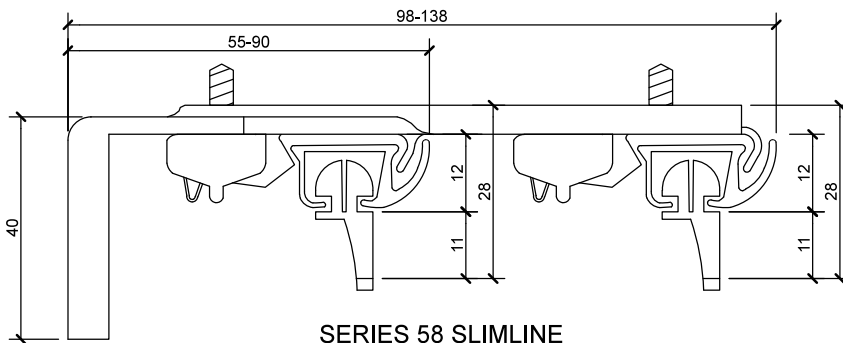

Bracket Dimensions - Ceiling Fix

SERIES 58 SLIMLINE
Small Ceiling Fix Bracket No 5853

SERIES 58 SLIMLINE S-WAVE
Small Ceiling Fix Bracket No 5853

SERIES 58 SLIMLINE
Ceiling Fix Snap in Bracket No 5853L

SERIES 58 SLIMLINE S-WAVE
Small Ceiling Fix Bracket No 5853L

Bracket Dimensions - Face Fix

SERIES 58 SLIMLINE
Single Support Bracket No 5755

SERIES 58 SLIMLINE S-WAVE
Single Support Bracket No 5755

SERIES 58 SLIMLINE
Double Support Bracket No 5755S

SERIES 58 SLIMLINE S-WAVE
Double Support Bracket No 5755S

NOT SUITABLE FOR DOUBLE S-WAVE

NOTE:
75mm for clear
pocket tape

NOTE:
75mm for clear
pocket tape

Bracket Dimensions - Face Fix

SERIES 58 SLIMLINE
Single Support Bracket No 5855

SERIES 58 SLIMLINE S-WAVE
Single Support Bracket No 5855

SERIES 58 SLIMLINE Double
Support Bracket No 5855D

Series 58 Slimline Track

Bracket Dimensions - Face Fix