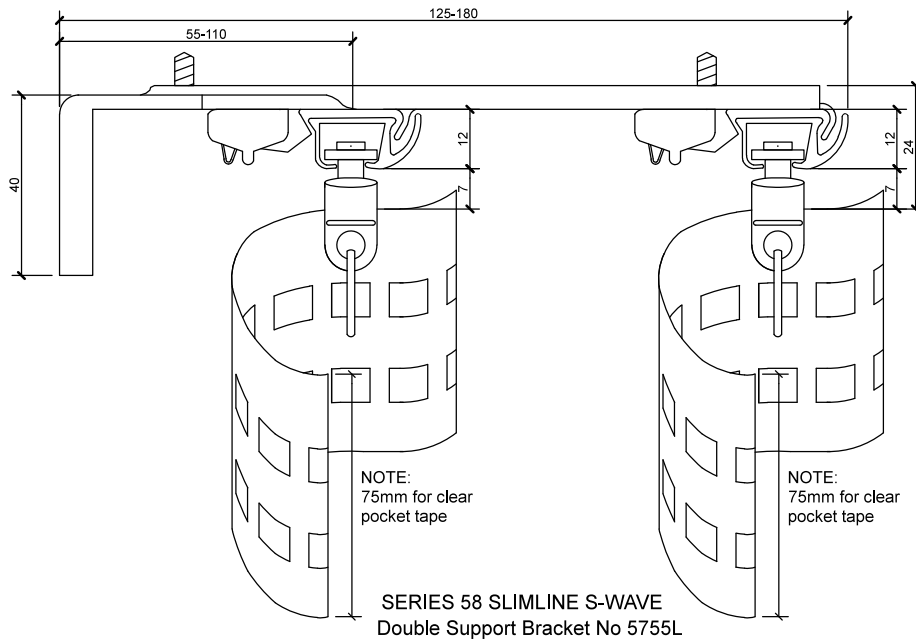

Bracket Dimensions - Ceiling Fix

SERIES 58 SLIMLINE
Small Ceiling Fix Bracket No 5853

SERIES 58 SLIMLINE S-WAVE
Small Ceiling Fix Bracket No 5853

SERIES 58 SLIMLINE
Ceiling Fix Snap in Bracket No 5853L

SERIES 58 SLIMLINE S-WAVE
Small Ceiling Fix Bracket No 5853L

Bracket Dimensions - Face Fix

SERIES 58 SLIMLINE
Single Support Bracket No 5755

SERIES 58 SLIMLINE S-WAVE
Single Support Bracket No 5755

SERIES 58 SLIMLINE
Double Support Bracket No 5755S

SERIES 58 SLIMLINE S-WAVE
Double Support Bracket No 5755S

NOT SUITABLE FOR DOUBLE S-WAVE

NOTE:
75mm for clear
pocket tape

NOTE:
75mm for clear
pocket tape

Bracket Dimensions - Face Fix

SERIES 58 SLIMLINE
Single Support Bracket No 5855

SERIES 58 SLIMLINE S-WAVE
Single Support Bracket No 5855

SERIES 58 SLIMLINE Double
Support Bracket No 5855D

Series 58 Slimline Track

Bracket Dimensions - Face Fix