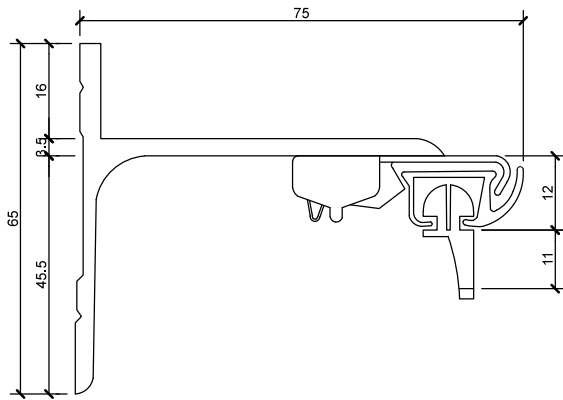

Bracket Dimensions - Ceiling Fix

SERIES 58 SLIMLINE
Small Ceiling Fix Bracket No 5853

SERIES 58 SLIMLINE S-WAVE
Small Ceiling Fix Bracket No 5853

SERIES 58 SLIMLINE
Ceiling Fix Snap in Bracket No 5853L

SERIES 58 SLIMLINE S-WAVE
Small Ceiling Fix Bracket No 5853L

Bracket Dimensions - Face Fix

SERIES 58 SLIMLINE
Single Support Bracket No 5755

SERIES 58 SLIMLINE S-WAVE
Single Support Bracket No 5755

SERIES 58 SLIMLINE
Double Support Bracket No 5755S

SERIES 58 SLIMLINE S-WAVE
Double Support Bracket No 5755S

NOT SUITABLE FOR DOUBLE S-WAVE

NOTE:
75mm for clear
pocket tape

NOTE:
75mm for clear
pocket tape

Bracket Dimensions - Face Fix

SERIES 58 SLIMLINE
Single Support Bracket No 5855

SERIES 58 SLIMLINE S-WAVE
Single Support Bracket No 5855

SERIES 58 SLIMLINE Double
Support Bracket No 5855D

Series 58 Slimline Track

Bracket Dimensions - Face Fix