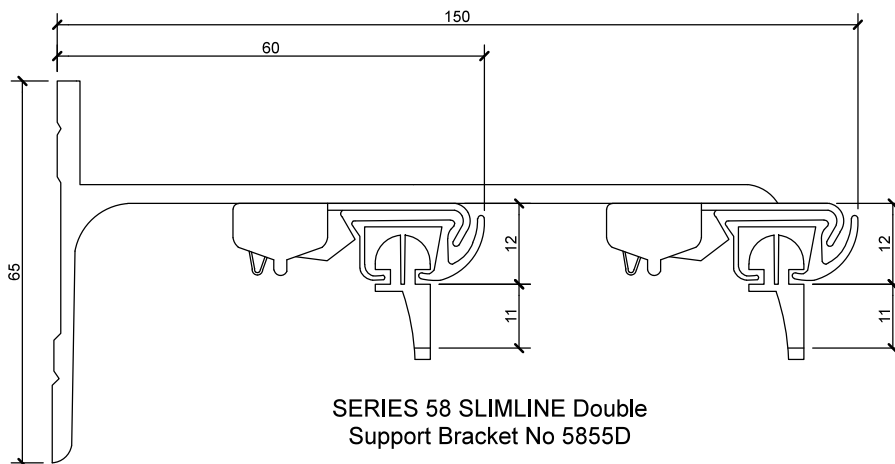

Bracket Dimensions - Face Fix

SERIES 58 SLIMLINE
Single Support Bracket No 5755

SERIES 58 SLIMLINE S-WAVE
Single Support Bracket No 5755

SERIES 58 SLIMLINE
Double Support Bracket No 5755S

SERIES 58 SLIMLINE S-WAVE
Double Support Bracket No 5755S

NOT SUITABLE FOR DOUBLE S-WAVE

NOTE:
75mm for clear
pocket tape

NOTE:
75mm for clear
pocket tape

Bracket Dimensions - Face Fix

SERIES 58 SLIMLINE
Single Support Bracket No 5855

SERIES 58 SLIMLINE S-WAVE
Single Support Bracket No 5855

SERIES 58 SLIMLINE Double
Support Bracket No 5855D

Series 58 Slimline Track

Bracket Dimensions - Face Fix