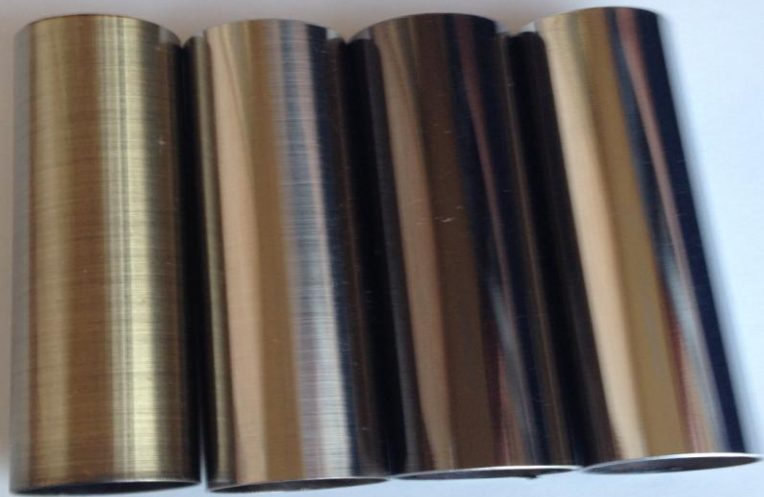

**Series 61
29mm Rod**

Antique
Brass

Stainless
Steel

Black
Nickel

Chrome