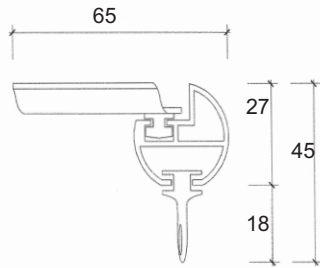

Series 65

Bracket Dimensions

Chadwick Glider
Top Fix Section