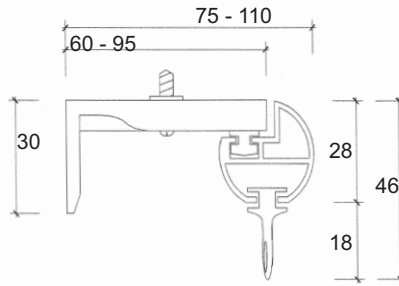

Chadwick Glider
Face Fix Section