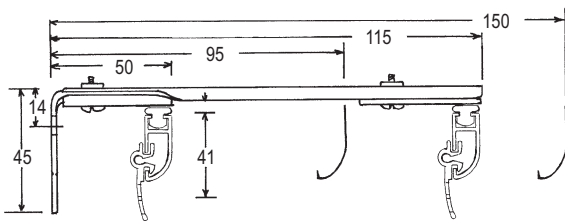

## Bracket Dimensions

Chadwick Glider  
Top Fix Section

Chadwick Glider  
Face Fix Section

Chadwick S-Fold  
Top Fix Section

Chadwick S-Fold  
Face Fix Section

Snap Tape  
Or  
Clear Pocket Tape

## S-Fold Layouts

Simple System "A" Clear Wave Tape

For the Clear Wave Tape the curtain does not return onto the 1st or Last Hook.

Simple System "B" Snap Tape

For the Snap Tape the Tape wraps around the 1st & Last Pendant.