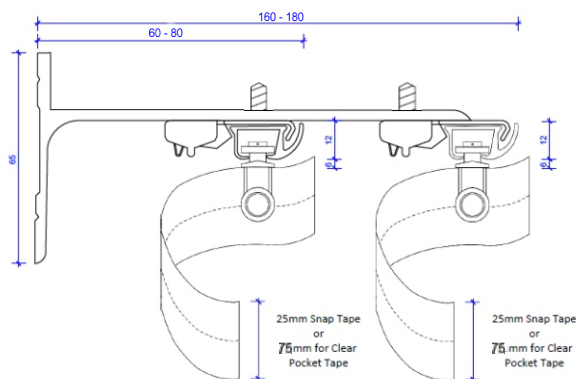

SERIES 58 SLIMLINE S-FOLD
Double Support Bracket No 6365S