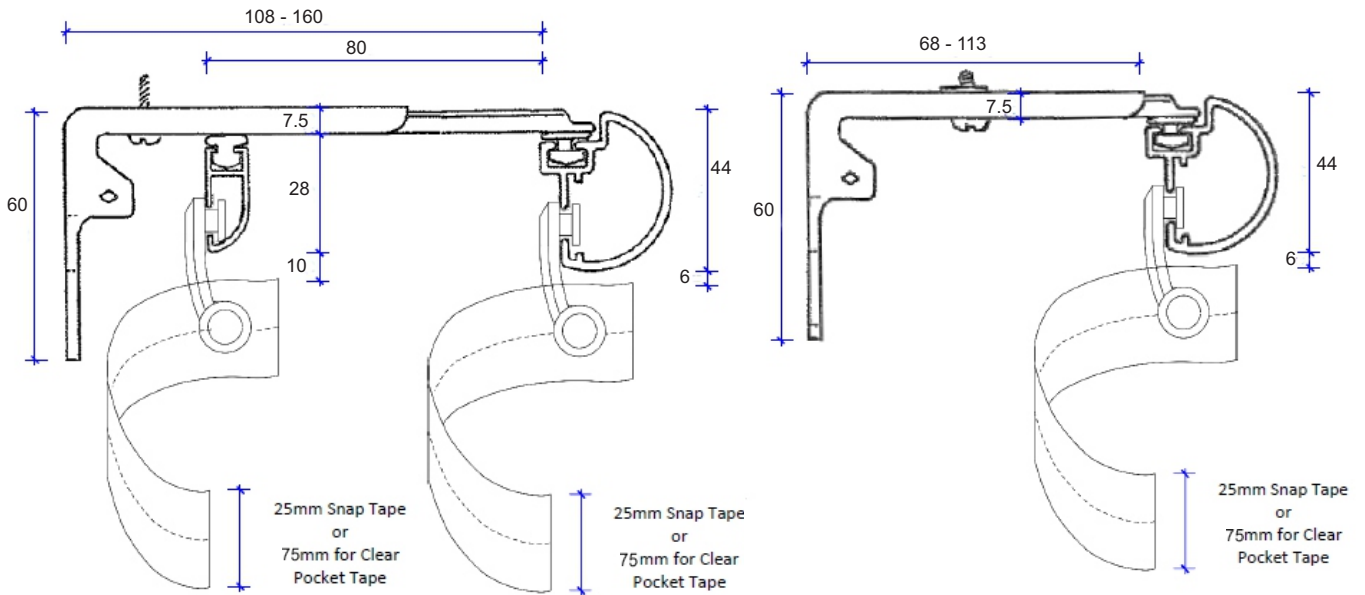

Series 66

Decorative Track

 <p>38mm Diameter</p>	6620	Brass Black Birch White Chrome Anodised	38mm Plain track section 6.4m length	
	6621	Brass Antique Brass	38mm Reeded track sect. 6.4m length	
	6632	Brass Antique Brass Black Birch White Chrome	Ring slide	
	6633	Brass Antique Brass Black Birch White Chrome	Slide without ring	
	6655	Brass Antique Brass Black Birch White Chrome	Single bracket	
	6655S	Brass Antique Brass Black Birch White Chrome	Double bracket	
	6636	Brass Antique Brass Black Birch White Chrome	Master carrier	
	6637	Brass Antique Brass Black Birch White Chrome	Overlap master carrier	
	6643	Bone	Hook link	

Bracket Dimensions - S-Wave

Bracket Dimensions - Standard