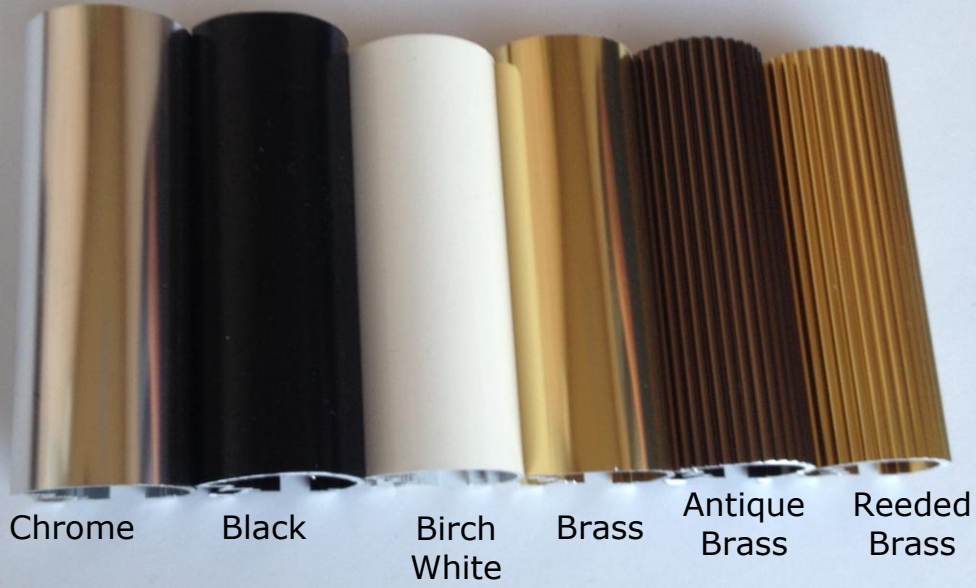

**Series 66
Decorative Track**

Chrome

Black

Birch
White

Brass

Antique
Brass

Reeded
Brass