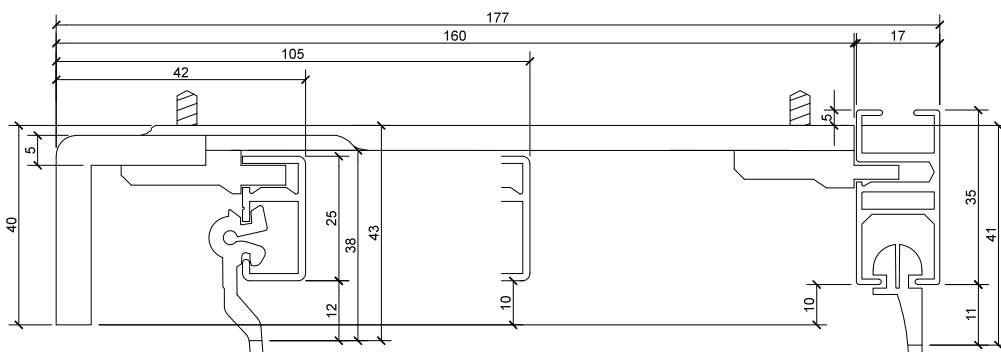

Series 67

Siena Track

Bracket Dimensions

SERIES 67
Sienna
5832

SERIES 67
Single Support Bracket
No7455

SERIES 67
Single Support Bracket
No6755

SERIES 67
STD Double Support Bracket
No7455L
Series 74 as rear track

Bracket Dimensions