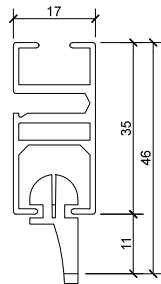

Series 67

Siena Track

Bracket Dimensions

SERIES 67
Sienna
5832

SERIES 67
Single Support Bracket
No7455

SERIES 67
Single Support Bracket
No6755

SERIES 67
STD Double Support Bracket
No7455L
Series 74 as rear track

Bracket Dimensions