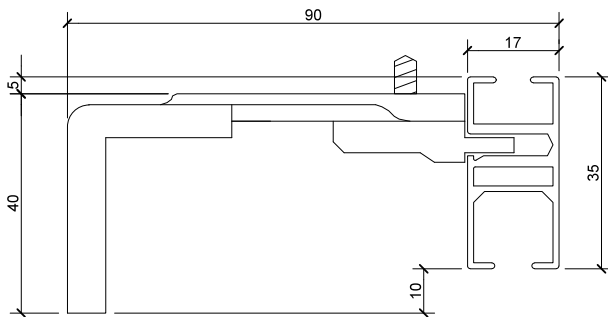

Series 67

Siena Track

Bracket Dimensions

SERIES 67
Sienna
5832

SERIES 67
Single Support Bracket
No7455

SERIES 67
Single Support Bracket
No6755

SERIES 67
STD Double Support Bracket
No7455L
Series 74 as rear track

Bracket Dimensions