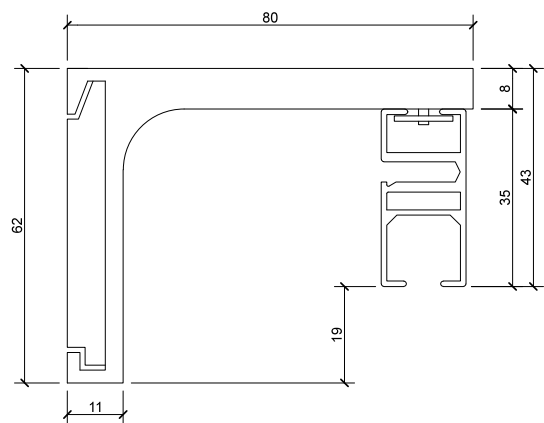

Series 67

Siena Track

Bracket Dimensions

SERIES 67
Sienna
5832

SERIES 67
Single Support Bracket
No7455

SERIES 67
Single Support Bracket
No6755

SERIES 67
STD Double Support Bracket
No7455L
Series 74 as rear track

Bracket Dimensions