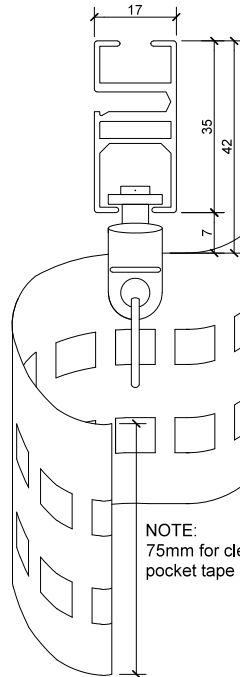

Series 67

Siena Track

Bracket Dimensions

SERIES 67
Sienna
5832

SERIES 67
Single Support Bracket
No7455

SERIES 67
Single Support Bracket
No6755

SERIES 67
STD Double Support Bracket
No7455L
Series 74 as rear track

Bracket Dimensions