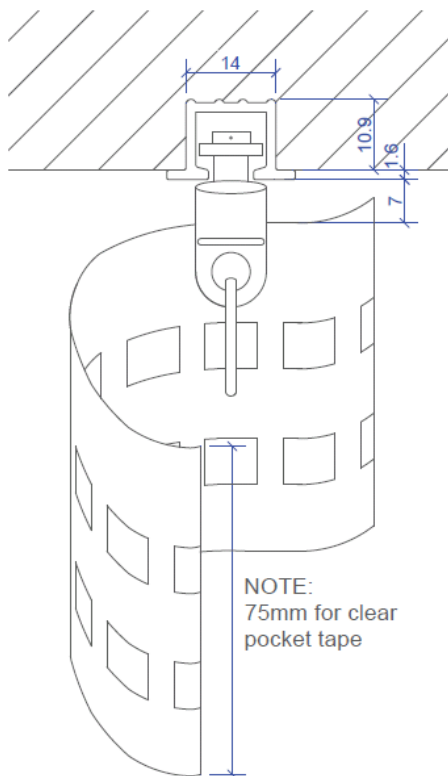

# Series 70 - Recess Track

Series 70 – Recess Track is designed for top fixing directly into the Gyprock ceiling lining, with the edge of the Gyprock sitting on the flange of the track, so the curtain appears to fall directly out of the ceiling.

## FEATURES

- Pre-drilled every 150mm for ease of fixing through the track.
- Small overall dimension so not visible within the room, but strong enough to handle medium to heavy curtains. Suitable for both conventional and S-Wave curtains

- Bent to a tight radius of 150mm
- Track length 5.8m can be butted together for longer installations.

SERIES 70 RECESS TRACK  
S-WAVE

SERIES 70 RECESS TRACK  
Gliders 5832

E: [Info@oslonsw.com.au](mailto:Info@oslonsw.com.au)