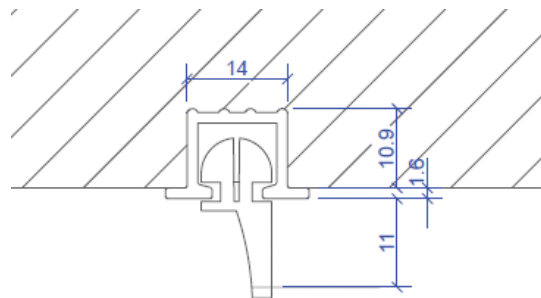

# Series 70 - Recess Track

Series 70 – Recess Track is designed for top fixing directly into the Gyprock ceiling lining, with the edge of the Gyprock sitting on the flange of the track, so the curtain appears to fall directly out of the ceiling.

## FEATURES

- Pre-drilled every 150mm for ease of fixing through the track.
- Small overall dimension so not visible within the room, but strong enough to handle medium to heavy curtains. Suitable for both conventional and S-Wave curtains

- Bent to a tight radius of 150mm
- Track length 5.8m can be butted together for longer installations.

SERIES 70 RECESS TRACK  
S-WAVE

SERIES 70 RECESS TRACK  
Gliders 5832

E: [Info@oslonsw.com.au](mailto:Info@oslonsw.com.au)