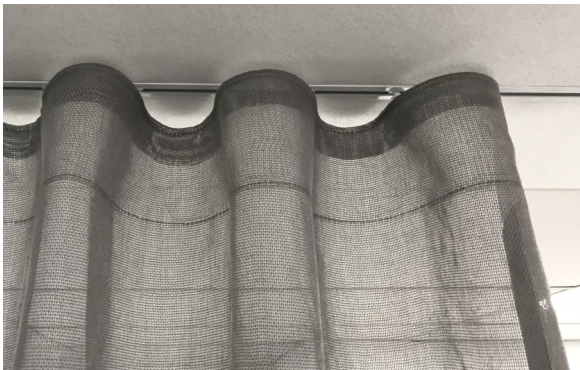

# Series 70 - Recess Track

Series 70 – Recess Track is designed for top fixing directly into the Gyprock ceiling lining, with the edge of the Gyprock sitting on the flange of the track, so the curtain appears to fall directly out of the ceiling.

## FEATURES

- Pre-drilled every 150mm for ease of fixing through the track.
- Small overall dimension so not visible within the room, but strong enough to handle medium to heavy curtains. Suitable for both conventional and S-Wave curtains

- Bent to a tight radius of 150mm
- Track length 5.8m can be butted together for longer installations.

SERIES 70 RECESS TRACK  
S-WAVE

SERIES 70 RECESS TRACK  
Gliders 5832

E: [Info@oslonsw.com.au](mailto:Info@oslonsw.com.au)