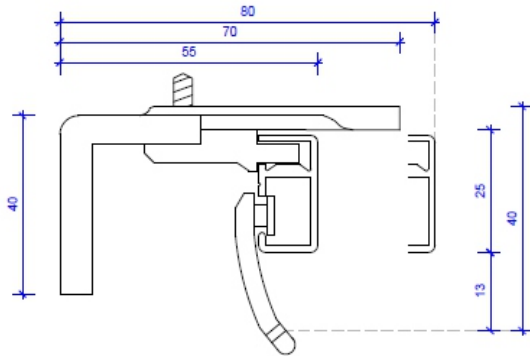

Choice of internal end cap or external end cap with hanger. The face fix bracket connects to the draw wheel as an end return bracket on cord drawn tracks.

Track dimensions are 11 wide x 24mm high. Suitable for both S-Fold and conventional light to medium weight curtains in both domestic and commercial applications.

Currently available in White, Platinum and Birch White.

 11mm wide x 24mm Height	7420	White Birch White Platinum	Track 6 metre length Pack quantity 25 lengths Less than 25 lengths	
	7432	Opaque	Snap in Gliders - on gangs (Low Friction) P.A with UV Inhibitors Box Qty 250	
	7431	Opaque	Roller Carriers Box Qty 500	
	7336	White Birch White Zinc	Master Carrier Box Qty 20	
	7337	White Birch White Zinc	Overlap Master Carrier Box Qty 20	
	7341	White Silver Birch White	End Cap - External Box Qty 200	
	7442 L 7442 R	White Platinum	End Cap - Internal Left & Right Box Qty 100	
	7473	White Platinum	Draw Wheel Box Qty 25	
	7978	Zinc	Insert Pulley	
	7475	Opaque	Cord Pulley Hanger	
	7447	Zinc	Coming Soon Joiner	

Series 74 Venice

Bracket Dimensions

Series 74 Venice
EASY CLIP CEILING FIX
No 7453

Series 74 Venice
FACE FIX 40mm PROJECTION BRACKET
No 7451

Bracket Dimensions

Series 74 Venice
FACE FIX 70mm PROJECTION BRACKET
No 7455

Series 74 Venice
DOUBLE FACE FIX 115mm PROJECTION BRACKET
No 7455s

Bracket Dimensions

Series 74 Venice
DOUBLE FACE FIX 160mm PROJECTION BRACKET
No 7455L