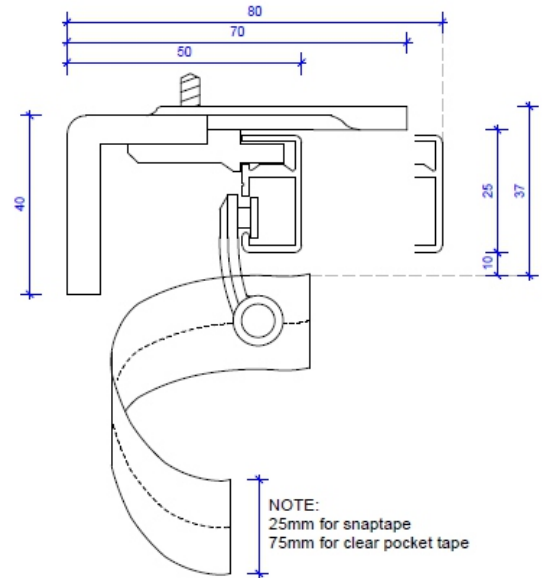

Choice of internal end cap or external end cap with hanger. The face fix bracket connects to the draw wheel as an end return bracket on cord drawn tracks.

Track dimensions are 11 wide x 24mm high. Suitable for both S-Fold and conventional light to medium weight curtains in both domestic and commercial applications.

Currently available in White, Platinum and Birch White.

 11mm wide x 24mm Height	7420	White Birch White Platinum	Track 6 metre length Pack quantity 25 lengths Less than 25 lengths	
	7432	Opaque	Snap in Gliders - on gangs (Low Friction) P.A with UV Inhibitors Box Qty 250	
	7431	Opaque	Roller Carriers Box Qty 500	
	7336	White Birch White Zinc	Master Carrier Box Qty 20	
	7337	White Birch White Zinc	Overlap Master Carrier Box Qty 20	
	7341	White Silver Birch White	End Cap - External Box Qty 200	
	7442 L 7442 R	White Platinum	End Cap - Internal Left & Right Box Qty 100	
	7473	White Platinum	Draw Wheel Box Qty 25	
	7978	Zinc	Insert Pulley	
	7475	Opaque	Cord Pulley Hanger	
	7447	Zinc	Coming Soon Joiner	

Series 74 Venice

Bracket Dimensions

Series 74 Venice
EASY CLIP CEILING FIX
No 7453

Series 74 Venice
FACE FIX 40mm PROJECTION BRACKET
No 7451

Bracket Dimensions

Series 74 Venice
FACE FIX 70mm PROJECTION BRACKET
No 7455

Series 74 Venice
DOUBLE FACE FIX 115mm PROJECTION BRACKET
No 7455s

Bracket Dimensions

Series 74 Venice
DOUBLE FACE FIX 160mm PROJECTION BRACKET
No 7455L