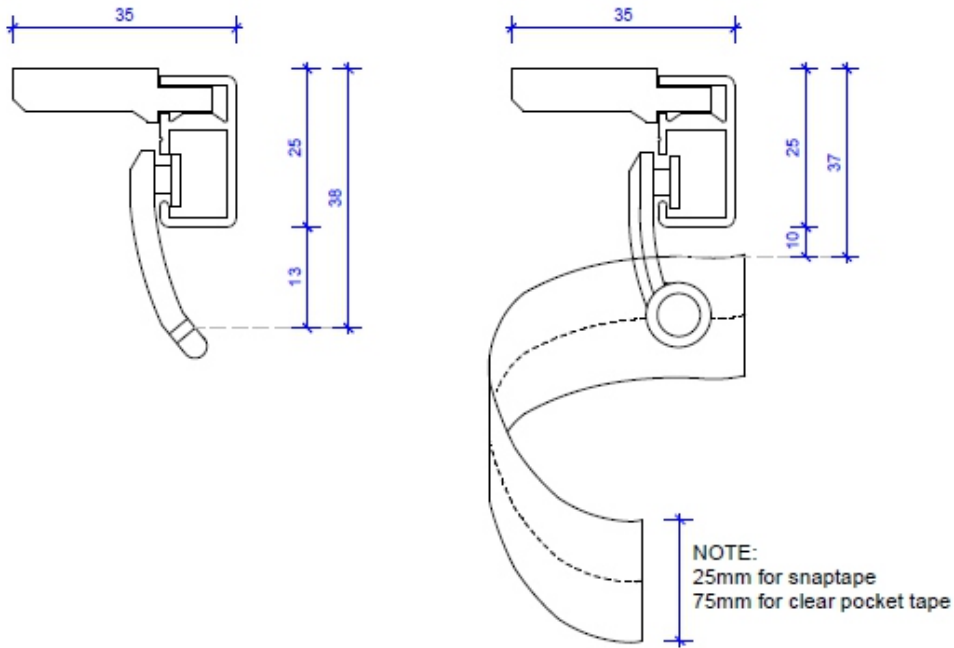

Choice of internal end cap or external end cap with hanger. The face fix bracket connects to the draw wheel as an end return bracket on cord drawn tracks.

Track dimensions are 11 wide x 24mm high. Suitable for both S-Fold and conventional light to medium weight curtains in both domestic and commercial applications.

Currently available in White, Platinum and Birch White.

 11mm wide x 24mm Height	7420	White Birch White Platinum	Track 6 metre length Pack quantity 25 lengths Less than 25 lengths	
	7432	Opaque	Snap in Gliders - on gangs (Low Friction) P.A with UV Inhibitors Box Qty 250	
	7431	Opaque	Roller Carriers Box Qty 500	
	7336	White Birch White Zinc	Master Carrier Box Qty 20	
	7337	White Birch White Zinc	Overlap Master Carrier Box Qty 20	
	7341	White Silver Birch White	End Cap - External Box Qty 200	
	7442 L 7442 R	White Platinum	End Cap - Internal Left & Right Box Qty 100	
	7473	White Platinum	Draw Wheel Box Qty 25	
	7978	Zinc	Insert Pulley	
	7475	Opaque	Cord Pulley Hanger	
	7447	Zinc	Coming Soon Joiner	

Series 74

Venice

	7453	Opaque	Easy Clip Ceiling Bracket Box Qty 50	
	7458	White Platinum Birch White	Coming Soon Double Ceiling Bracket Box Qty 50	
	7451	White Platinum Birch White	Wall Bracket 40mm with cover plate Box Qty 30	
	7455	White Platinum Birch White	Wall Bracket 70mm Box Qty 20	
	7455S	White Platinum Birch White	Wall Bracket 115mm Box Qty 10	
	7455L	White Platinum Birch White	Wall Bracket 160mm Box Qty 10	
	7498	White Platinum Birch White	Bracket Cover	
	M 9998		Mitre Join / Mitre Cut	
	7465	Opaque	Coming Soon End Return Hanger	

Series 74 Venice

Bracket Dimensions

Series 74 Venice
EASY CLIP CEILING FIX
No 7453

Series 74 Venice
FACE FIX 40mm PROJECTION BRACKET
No 7451

Bracket Dimensions

Series 74 Venice
FACE FIX 70mm PROJECTION BRACKET
No 7455