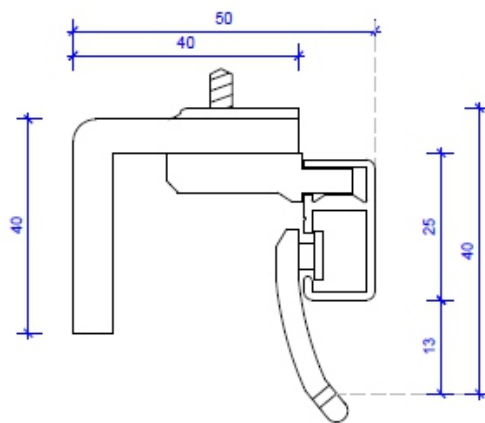

Choice of internal end cap or external end cap with hanger. The face fix bracket connects to the draw wheel as an end return bracket on cord drawn tracks.

Track dimensions are 11 wide x 24mm high. Suitable for both S-Fold and conventional light to medium weight curtains in both domestic and commercial applications.

Currently available in White, Platinum and Birch White.

 11mm wide x 24mm Height	7420	White Birch White Platinum	Track 6 metre length Pack quantity 25 lengths Less than 25 lengths	
	7432	Opaque	Snap in Gliders - on gangs (Low Friction) P.A with UV Inhibitors Box Qty 250	
	7431	Opaque	Roller Carriers Box Qty 500	
	7336	White Birch White Zinc	Master Carrier Box Qty 20	
	7337	White Birch White Zinc	Overlap Master Carrier Box Qty 20	
	7341	White Silver Birch White	End Cap - External Box Qty 200	
	7442 L 7442 R	White Platinum	End Cap - Internal Left & Right Box Qty 100	
	7473	White Platinum	Draw Wheel Box Qty 25	
	7978	Zinc	Insert Pulley	
	7475	Opaque	Cord Pulley Hanger	
	7447	Zinc	Coming Soon Joiner	

Series 74

Venice

	7453	Opaque	Easy Clip Ceiling Bracket Box Qty 50	
	7458	White Platinum Birch White	Coming Soon Double Ceiling Bracket Box Qty 50	
	7451	White Platinum Birch White	Wall Bracket 40mm with cover plate Box Qty 30	
	7455	White Platinum Birch White	Wall Bracket 70mm Box Qty 20	
	7455S	White Platinum Birch White	Wall Bracket 115mm Box Qty 10	
	7455L	White Platinum Birch White	Wall Bracket 160mm Box Qty 10	
	7498	White Platinum Birch White	Bracket Cover	
	M 9998		Mitre Join / Mitre Cut	
	7465	Opaque	Coming Soon End Return Hanger	

Series 74 Venice

Bracket Dimensions

Series 74 Venice
EASY CLIP CEILING FIX
No 7453

Series 74 Venice
FACE FIX 40mm PROJECTION BRACKET
No 7451

Bracket Dimensions

Series 74 Venice
FACE FIX 70mm PROJECTION BRACKET
No 7455