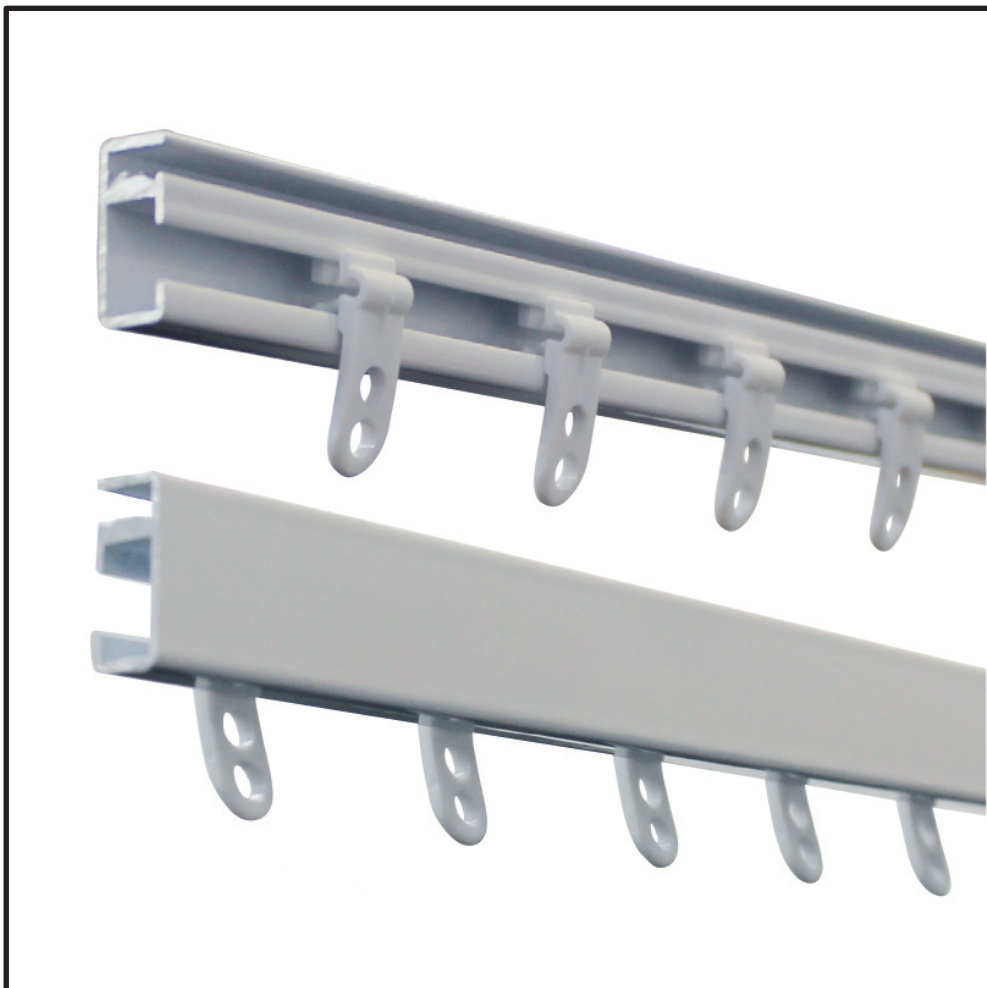

Series 74

Venice

Series 74 - Venice - Modern stylish European C-Section tracking with the Italian "Easy Clip" brackets and covers.

This Versatile track can be Cord or Hand Drawn and bent to a 150mm Radius. Available with UV resistant low friction gliders or wheeled carriers.

Choice of internal end cap or external end cap with hanger. The face fix bracket connects to the draw wheel as an end return bracket on cord drawn tracks.

Track dimensions are 11 wide x 24mm high. Suitable for both S-Fold and conventional light to medium weight curtains in both domestic and commercial applications.

Currently available in White, Platinum and Birch White.

 11mm wide x 24mm Height	7420	White Birch White Platinum	Track 6 metre length Pack quantity 25 lengths Less than 25 lengths	
	7432	Opaque	Snap in Gliders - on gangs (Low Friction) P.A with UV Inhibitors Box Qty 250	
	7431	Opaque	Roller Carriers Box Qty 500	
	7336	White Birch White Zinc	Master Carrier Box Qty 20	
	7337	White Birch White Zinc	Overlap Master Carrier Box Qty 20	
	7341	White Silver Birch White	End Cap - External Box Qty 200	
	7442 L 7442 R	White Platinum	End Cap - Internal Left & Right Box Qty 100	
	7473	White Platinum	Draw Wheel Box Qty 25	
	7978	Zinc	Insert Pulley	
	7475	Opaque	Cord Pulley Hanger	
	7447	Zinc	Coming Soon Joiner	

Series 74 Venice
DOUBLE FACE FIX 115mm PROJECTION BRACKET
No 7455s

Bracket Dimensions

Series 74 Venice
DOUBLE FACE FIX 160mm PROJECTION BRACKET
No 7455L