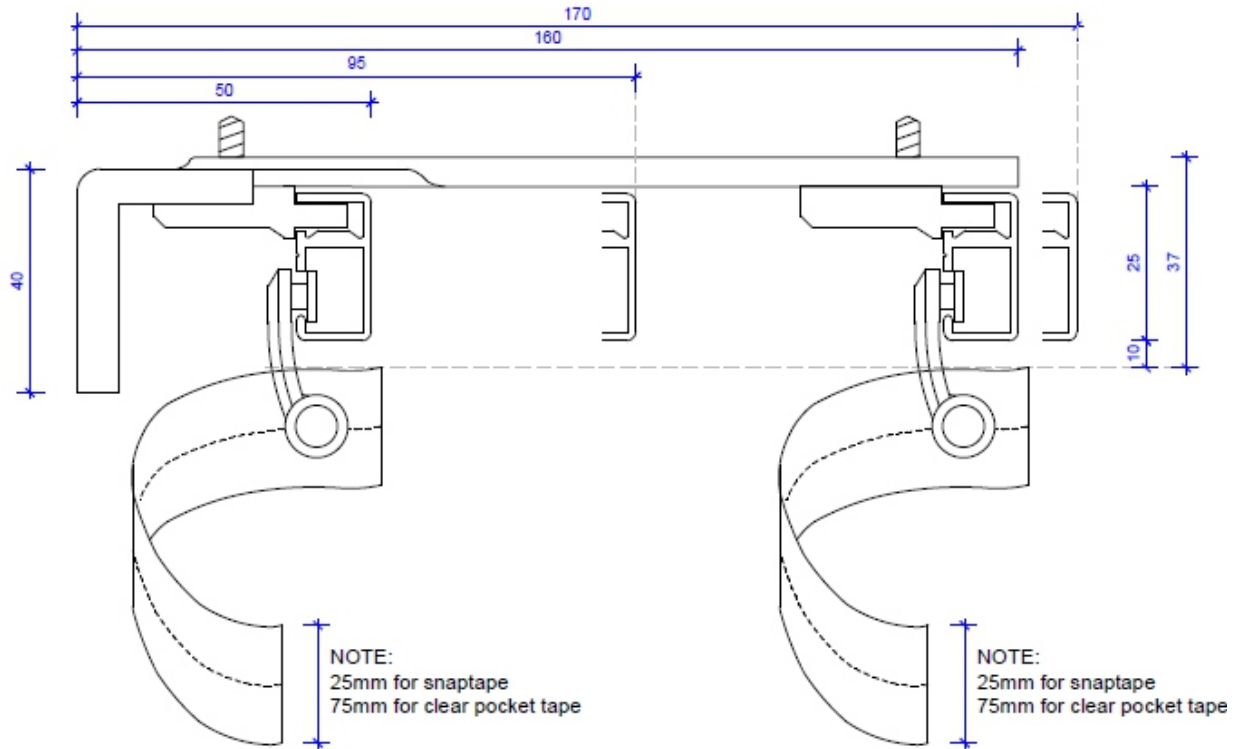

Choice of internal end cap or external end cap with hanger. The face fix bracket connects to the draw wheel as an end return bracket on cord drawn tracks.

Track dimensions are 11 wide x 24mm high. Suitable for both S-Fold and conventional light to medium weight curtains in both domestic and commercial applications.

Currently available in White, Platinum and Birch White.

 11mm wide x 24mm Height	7420	White Birch White Platinum	Track 6 metre length Pack quantity 25 lengths Less than 25 lengths	
	7432	Opaque	Snap in Gliders - on gangs (Low Friction) P.A with UV Inhibitors Box Qty 250	
	7431	Opaque	Roller Carriers Box Qty 500	
	7336	White Birch White Zinc	Master Carrier Box Qty 20	
	7337	White Birch White Zinc	Overlap Master Carrier Box Qty 20	
	7341	White Silver Birch White	End Cap - External Box Qty 200	
	7442 L 7442 R	White Platinum	End Cap - Internal Left & Right Box Qty 100	
	7473	White Platinum	Draw Wheel Box Qty 25	
	7978	Zinc	Insert Pulley	
	7475	Opaque	Cord Pulley Hanger	
	7447	Zinc	Coming Soon Joiner	

Series 74 Venice

Bracket Dimensions

Series 74 Venice
EASY CLIP CEILING FIX
No 7453

Series 74 Venice
FACE FIX 40mm PROJECTION BRACKET
No 7451

Bracket Dimensions

Series 74 Venice
FACE FIX 70mm PROJECTION BRACKET
No 7455

Series 74 Venice
DOUBLE FACE FIX 115mm PROJECTION BRACKET
No 7455s

Bracket Dimensions

Series 74 Venice
DOUBLE FACE FIX 160mm PROJECTION BRACKET
No 7455L