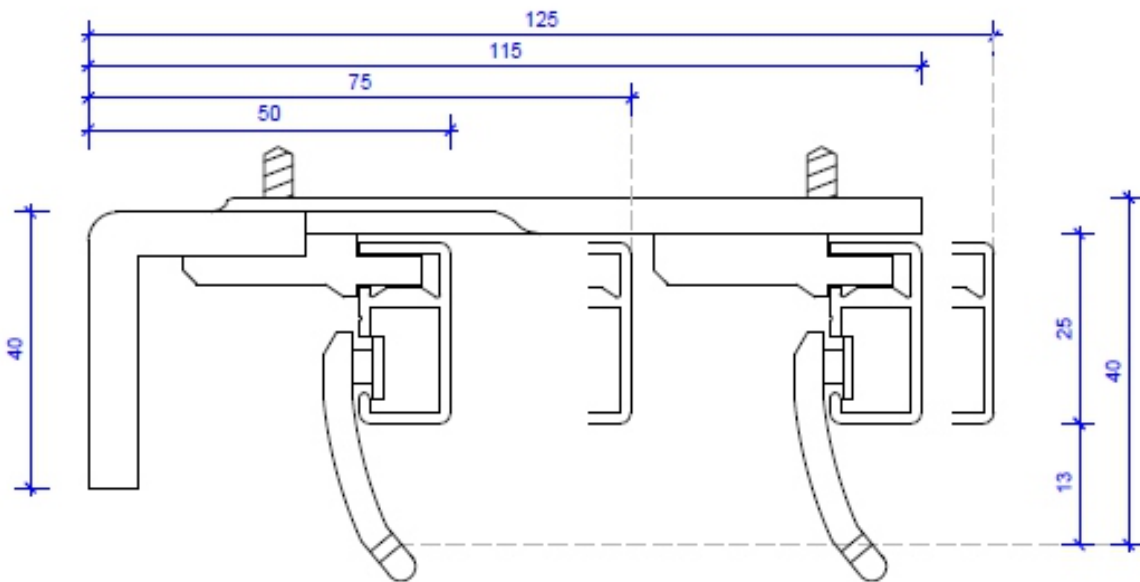

Choice of internal end cap or external end cap with hanger. The face fix bracket connects to the draw wheel as an end return bracket on cord drawn tracks.

Track dimensions are 11 wide x 24mm high. Suitable for both S-Fold and conventional light to medium weight curtains in both domestic and commercial applications.

Currently available in White, Platinum and Birch White.

 11mm wide x 24mm Height	7420	White Birch White Platinum	Track 6 metre length Pack quantity 25 lengths Less than 25 lengths	
	7432	Opaque	Snap in Gliders - on gangs (Low Friction) P.A with UV Inhibitors Box Qty 250	
	7431	Opaque	Roller Carriers Box Qty 500	
	7336	White Birch White Zinc	Master Carrier Box Qty 20	
	7337	White Birch White Zinc	Overlap Master Carrier Box Qty 20	
	7341	White Silver Birch White	End Cap - External Box Qty 200	
	7442 L 7442 R	White Platinum	End Cap - Internal Left & Right Box Qty 100	
	7473	White Platinum	Draw Wheel Box Qty 25	
	7978	Zinc	Insert Pulley	
	7475	Opaque	Cord Pulley Hanger	
	7447	Zinc	Coming Soon Joiner	

Series 74 Venice

Bracket Dimensions

Series 74 Venice
EASY CLIP CEILING FIX
No 7453

Series 74 Venice
FACE FIX 40mm PROJECTION BRACKET
No 7451

Bracket Dimensions

Series 74 Venice
FACE FIX 70mm PROJECTION BRACKET
No 7455

Series 74 Venice
DOUBLE FACE FIX 115mm PROJECTION BRACKET
No 7455s

Bracket Dimensions

Series 74 Venice
DOUBLE FACE FIX 160mm PROJECTION BRACKET
No 7455L