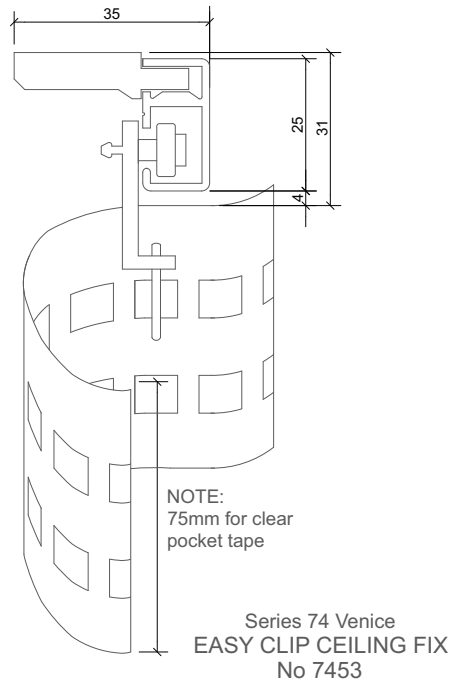

Series 74

Venice

Bracket Dimensions

Bracket Dimensions

Series 74 Venice
FACE FIX 70mm PROJECTION BRACKET
No 7455

Series 74 Venice
FACE FIX 70mm PROJECTION BRACKET
No 7455

Series 74 Venice
DOUBLE FACE FIX 115mm PROJECTION BRACKET
No 7455s

Series 74

Venice

Bracket Dimensions

Series 74 Venice
DOUBLE CEILING FIX 120mm PROJECTION BRACKET
No 7458