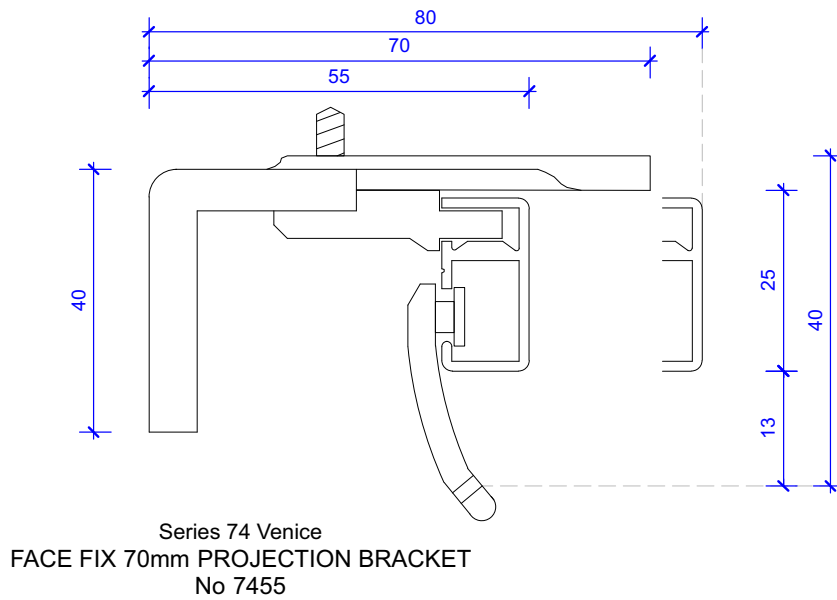

Series 74

Venice

Bracket Dimensions

Bracket Dimensions

Series 74 Venice
FACE FIX 70mm PROJECTION BRACKET
No 7455

Series 74 Venice
FACE FIX 70mm PROJECTION BRACKET
No 7455

Series 74 Venice
DOUBLE FACE FIX 115mm PROJECTION BRACKET
No 7455s

Series 74

Venice

Bracket Dimensions

Series 74 Venice
DOUBLE CEILING FIX 120mm PROJECTION BRACKET
No 7458