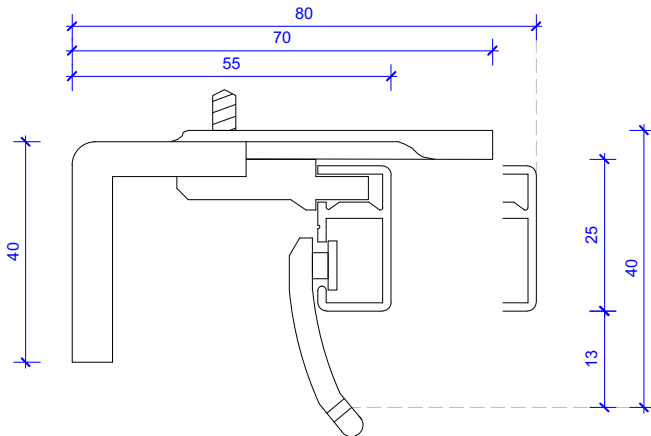

Series 74

Venice

Bracket Dimensions

Bracket Dimensions

Series 74 Venice
FACE FIX 70mm PROJECTION BRACKET
No 7455

Series 74 Venice
FACE FIX 70mm PROJECTION BRACKET
No 7455

Series 74 Venice
DOUBLE FACE FIX 115mm PROJECTION BRACKET
No 7455s

Series 74

Venice

Bracket Dimensions

Series 74 Venice
DOUBLE CEILING FIX 120mm PROJECTION BRACKET
No 7458