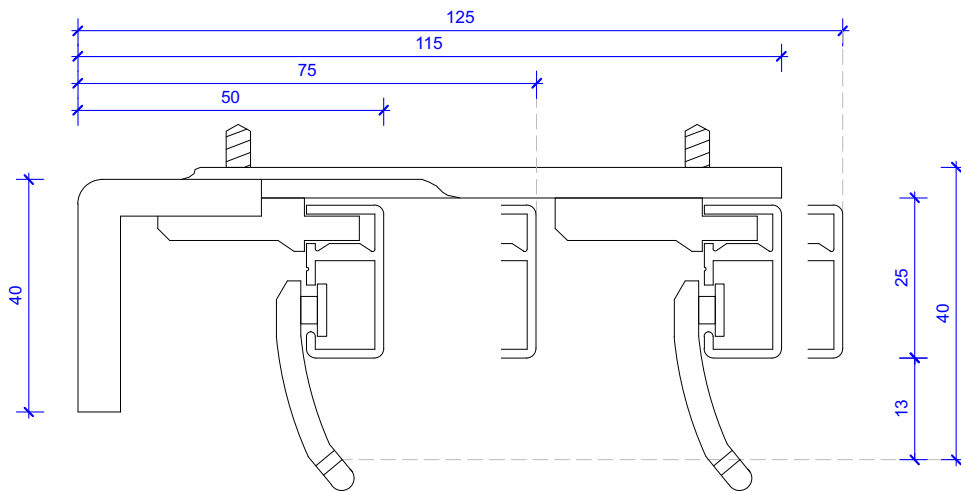

Series 74

Venice

Bracket Dimensions

Bracket Dimensions

Series 74 Venice
FACE FIX 70mm PROJECTION BRACKET
No 7455

Series 74 Venice
FACE FIX 70mm PROJECTION BRACKET
No 7455

Series 74 Venice
DOUBLE FACE FIX 115mm PROJECTION BRACKET
No 7455s

Series 74

Venice

Bracket Dimensions

Series 74 Venice
DOUBLE CEILING FIX 120mm PROJECTION BRACKET
No 7458