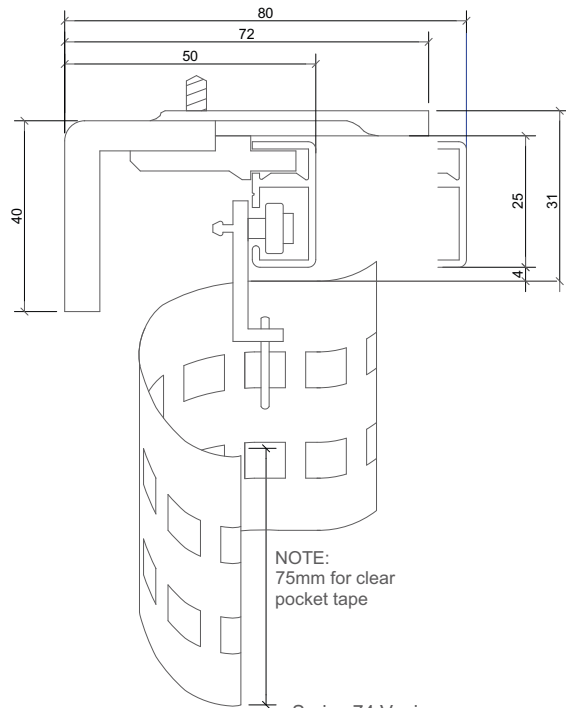

Series 74

Venice

Bracket Dimensions

Bracket Dimensions

Series 74 Venice
FACE FIX 70mm PROJECTION BRACKET
No 7455

Series 74 Venice
FACE FIX 70mm PROJECTION BRACKET
No 7455

Series 74 Venice
DOUBLE FACE FIX 115mm PROJECTION BRACKET
No 7455s

Series 74

Venice

Bracket Dimensions

Series 74 Venice
DOUBLE CEILING FIX 120mm PROJECTION BRACKET
No 7458