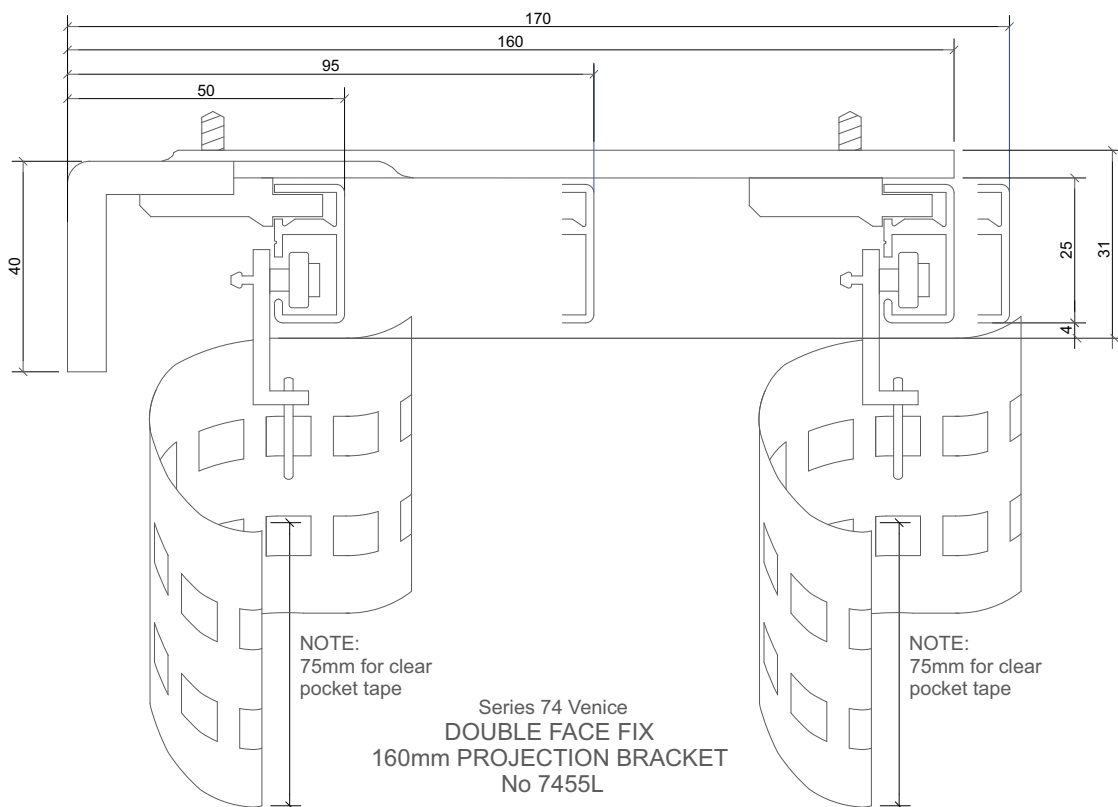

Series 74

Venice

Bracket Dimensions

Bracket Dimensions

Series 74 Venice
FACE FIX 70mm PROJECTION BRACKET
No 7455

Series 74 Venice
FACE FIX 70mm PROJECTION BRACKET
No 7455

Series 74 Venice
DOUBLE FACE FIX 115mm PROJECTION BRACKET
No 7455s

Series 74

Venice

Bracket Dimensions

Series 74 Venice
DOUBLE CEILING FIX 120mm PROJECTION BRACKET
No 7458