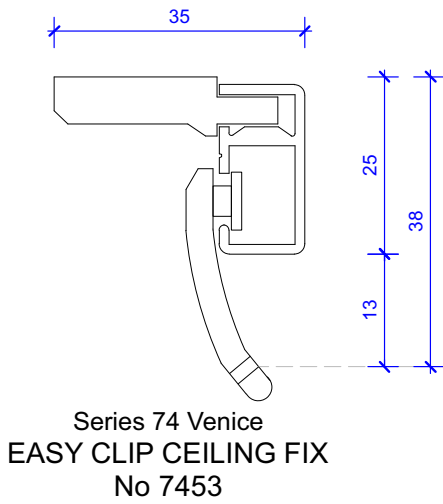

Series 74

Venice

Bracket Dimensions

Bracket Dimensions

Series 74 Venice
FACE FIX 70mm PROJECTION BRACKET
No 7455

Series 74 Venice
FACE FIX 70mm PROJECTION BRACKET
No 7455

Series 74 Venice
DOUBLE FACE FIX 115mm PROJECTION BRACKET
No 7455s

Series 74

Venice

Bracket Dimensions

Series 74 Venice
DOUBLE CEILING FIX 120mm PROJECTION BRACKET
No 7458