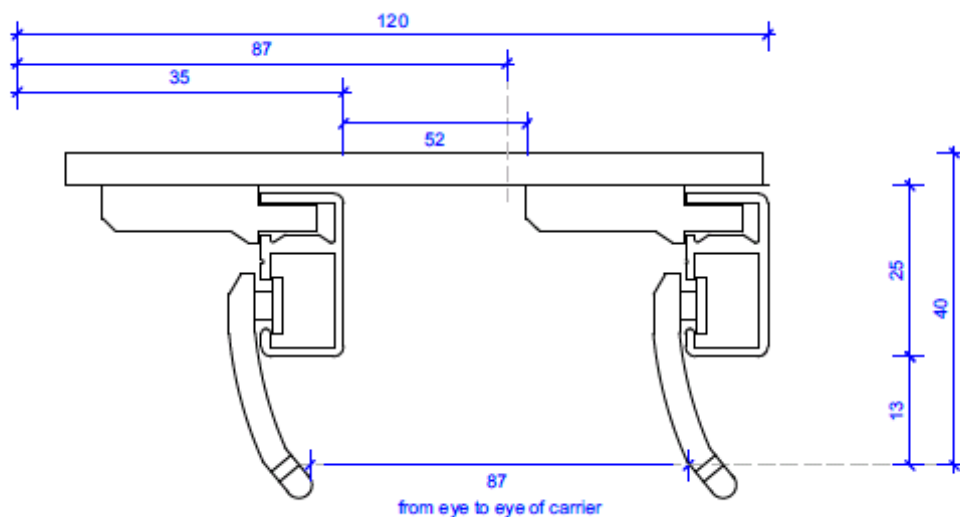

Series 74

Venice

Bracket Dimensions

Bracket Dimensions

Series 74 Venice
FACE FIX 70mm PROJECTION BRACKET
No 7455

Series 74 Venice
FACE FIX 70mm PROJECTION BRACKET
No 7455

Series 74 Venice
DOUBLE FACE FIX 115mm PROJECTION BRACKET
No 7455s

Series 74

Venice

Bracket Dimensions

Series 74 Venice
DOUBLE CEILING FIX 120mm PROJECTION BRACKET
No 7458