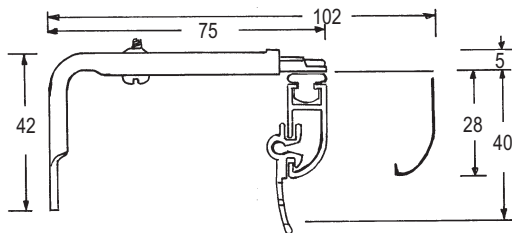

Single Centre Support Bracket
No 7955