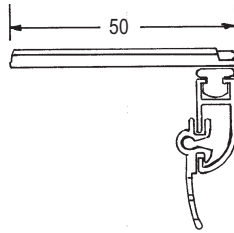

Series 79

Domestic Tracking

	<p>7955</p> <p>White Birch W Beige</p>	<p>Single centre support bracket 60 - 90mm projection Box Qty 25</p>	
	<p>7955S</p> <p>White Birch W Beige</p>	<p>Double centre support bracket 110 - 140mm projection Box Qty 25</p>	
	<p>7959</p> <p>White Birch W Beige</p>	<p>Triple centre support bracket 119 - 250mm projection Box Qty 10</p>	
	<p>79355</p> <p>White Birch W Beige</p>	<p>Single centre support bracket 75 - 105mm projection (New Improved) Box Qty 20</p>	
	<p>79355S</p> <p>White Birch W Beige</p>	<p>Double centre support bracket 115 - 150mm projection (New Improved) Box Qty 10</p>	

Series 79

Domestic Tracking

	7951	White Birch W Beige	32mm fixed projection bracket Box Qty 50	
	7953	White Birch W Beige	Ceiling fix bracket Box Qty 50	
	7953A	White Birch W Beige	Nylon ceiling fix bracket Box Qty 50	
	7958	White Birch W Beige	Double ceiling fix bracket 80mm between centres Box Qty 50	
	7947	White Birch W Beige	Joiner external Box Qty 75	
	5275	White Birch W Beige	Cord tensioner Box Qty 20	
	7399	Zinc	Track bender	

Special Note:
 Product part numbers 7953, 7958, 7951, 7955,
 7955S, and 7959 are covered by Australian Patent
 No 585451 and are manufactured under licence

Series 79 Domestic Tracking

Nylon Ceiling Fix Bracket
No 7953A