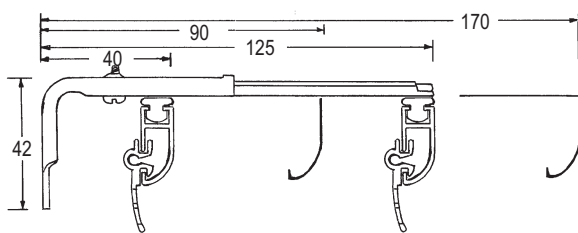

Special Note:
 Product part numbers 7953, 7958, 7951, 7955,
 7955S, and 7959 are covered by Australian Patent
 No 585451 and are manufactured under licence

Series 79 Domestic Tracking

Nylon Ceiling Fix Bracket
No 7953A

Ceiling Fix Bracket
No 7953

Fixed 34mm Proj Bracket
No 7951

Double Ceiling Fix Bracket
No 7958

Single Centre Support Bracket
No 7955

Single Centre Support Bracket
No 79355

Double Centre Support Bracket
No 7955S