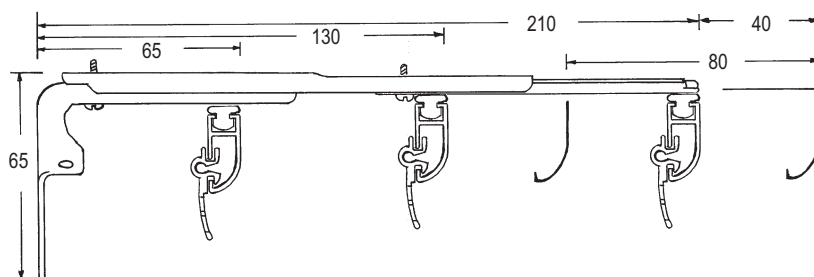

Tripple Centre Support Bracket
No 7959