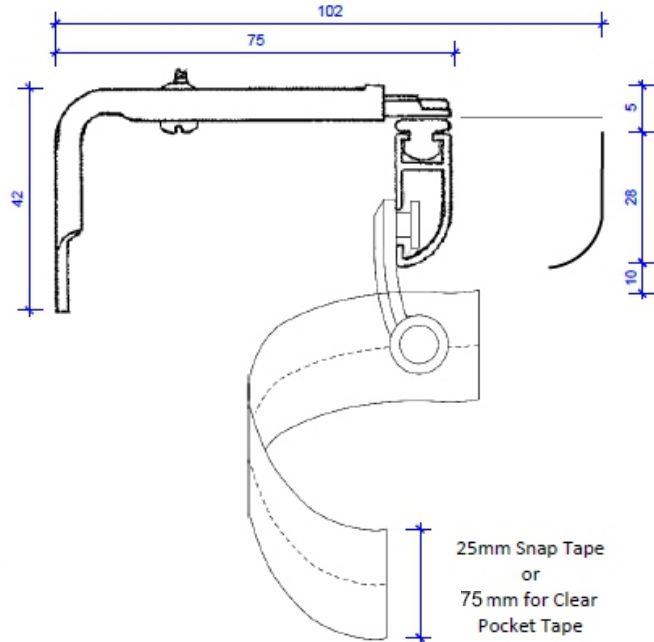

Double Centre Support Bracket
No 79355S

Tripple Centre Support Bracket
No 7959

Series 79 Domestic Tracking

SERIES 79 DOMESTIC TRACKING S-FOLD
Ceiling Fix Bracket No 7953

SERIES 79 DOMESTIC TRACKING S-FOLD
Single Centre Support Bracket No 7955