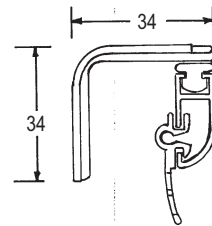

Series 79

Domestic Tracking

	7951	White Birch W Beige	32mm fixed projection bracket Box Qty 50	
	7953	White Birch W Beige	Ceiling fix bracket Box Qty 50	
	7953A	White Birch W Beige	Nylon ceiling fix bracket Box Qty 50	
	7958	White Birch W Beige	Double ceiling fix bracket 80mm between centres Box Qty 50	
	7947	White Birch W Beige	Joiner external Box Qty 75	
	5275	White Birch W Beige	Cord tensioner Box Qty 20	
	7399	Zinc	Track bender	

Special Note:
 Product part numbers 7953, 7958, 7951, 7955,
 7955S, and 7959 are covered by Australian Patent
 No 585451 and are manufactured under licence

Series 79 Domestic Tracking

Nylon Ceiling Fix Bracket
No 7953A

Ceiling Fix Bracket
No 7953

Fixed 34mm Proj Bracket
No 7951

Double Ceiling Fix Bracket
No 7958

Single Centre Support Bracket
No 7955

Single Centre Support Bracket
No 79355

Double Centre Support Bracket
No 7955S