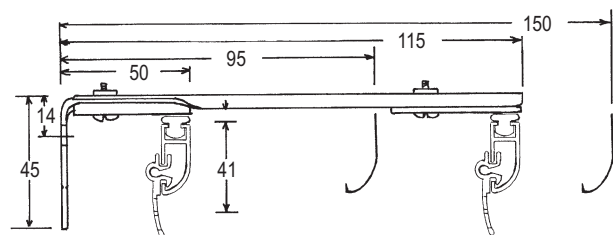

Special Note:
 Product part numbers 7953, 7958, 7951, 7955,
 7955S, and 7959 are covered by Australian Patent
 No 585451 and are manufactured under licence

Series 79 Domestic Tracking

Nylon Ceiling Fix Bracket
No 7953A

Ceiling Fix Bracket
No 7953

Fixed 34mm Proj Bracket
No 7951

Double Ceiling Fix Bracket
No 7958

Single Centre Support Bracket
No 7955

Single Centre Support Bracket
No 79355

Double Centre Support Bracket
No 7955S