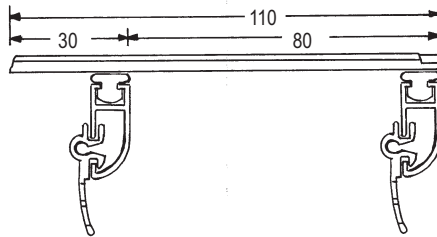

Double Ceiling Fix Bracket
No 7958