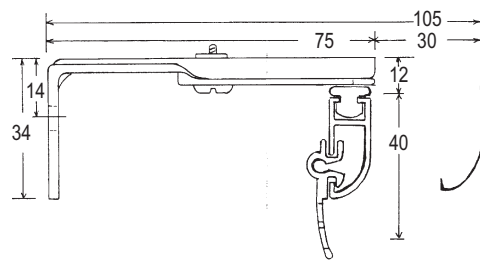

Special Note:
 Product part numbers 7953, 7958, 7951, 7955,
 7955S, and 7959 are covered by Australian Patent
 No 585451 and are manufactured under licence

Series 79 Domestic Tracking

Nylon Ceiling Fix Bracket
No 7953A

Ceiling Fix Bracket
No 7953

Fixed 34mm Proj Bracket
No 7951

Double Ceiling Fix Bracket
No 7958

Single Centre Support Bracket
No 7955

Single Centre Support Bracket
No 79355

Double Centre Support Bracket
No 7955S