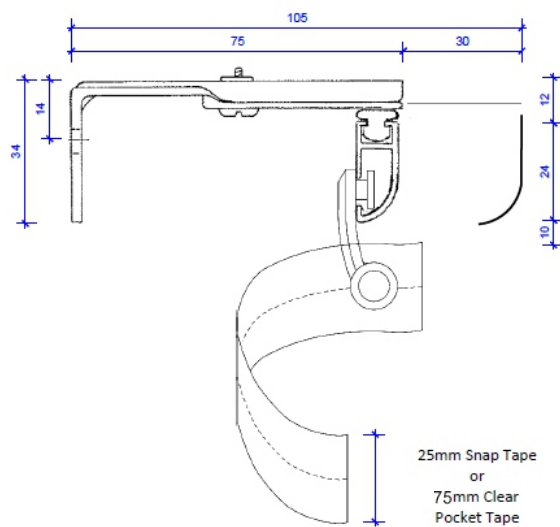

Double Centre Support Bracket
No 79355S

Tripple Centre Support Bracket
No 7959

Series 79 Domestic Tracking

SERIES 79 DOMESTIC TRACKING S-FOLD
Ceiling Fix Bracket No 7953

SERIES 79 DOMESTIC TRACKING S-FOLD
Single Centre Support Bracket No 7955

SERIES 79 DOMESTIC TRACKING S-FOLD
Single Centre Support Bracket No 79355