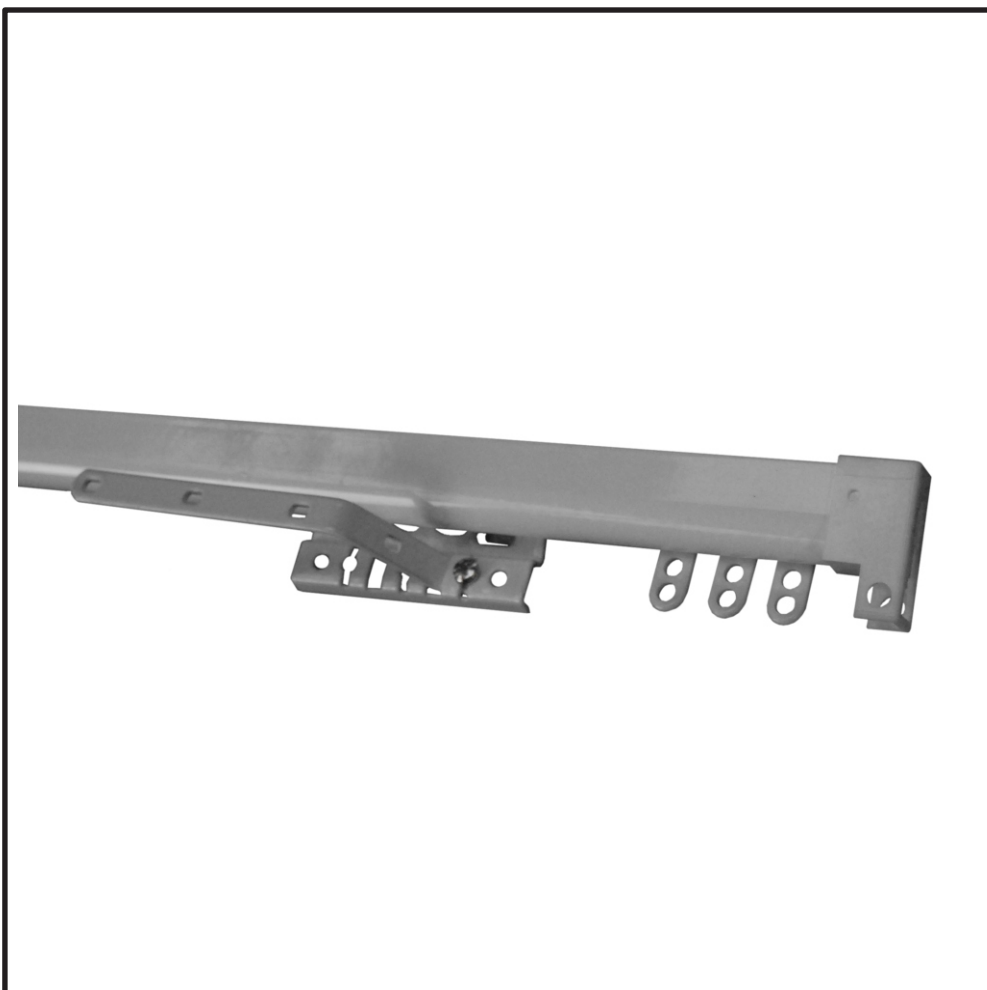

Series 79

Domestic Custom Tracking System

Can be used for S-Wave and Conventional Curtains

Oslo Tamana is a versatile domestic tracking system suitable for most curtain weights. It can be cord and hand drawn around bends making it ideal for bay and corner window applications.

Oslo Tamanna is available as a single, double, or triple track which is supported by a range of strong brackets fitted with die cast locking cams for easy installation. Available with a choice of slides or wheeled carriers that ensure smooth operation.

Available as custom made to measure or bulk components in white, Birch White, Beige and Platinum.

Series 79

Domestic Tracking

<p>11mm wide x 24mm Height</p> 	7920	White Birch W Beige Platinum	Track section 6 metre length Pack quantity 25 lengths Less than 25 lengths Pack quantity 6 metre length Less than 25 lengths	
	7332	White Birch W Beige	Snap in gliders New with UV Inhibitors Box Qty 1000	
	7331	White Birch W Beige	Roller carriers Box Qty 500	
	7341	White Birch W Beige	End cap universal Box Qty 75	
	7942	White Birch W Beige	End plug nylon Box Qty 100	
	7343	White Birch W Beige	End return plate plastic Box Qty 20 Fits 7341 end cap universal & 7373 draw wheel	
	7336	White Birch W Beige	Master carrier Box Qty 20 Can traverse around bends	
	7337	White Birch W Beige	Master carrier overlap Box Qty 20 Can traverse around bends	
	7373	White Birch W Beige	Draw wheel universal Box Qty 20	
	7978	Zinc	Insert pulley Box Qty 100	