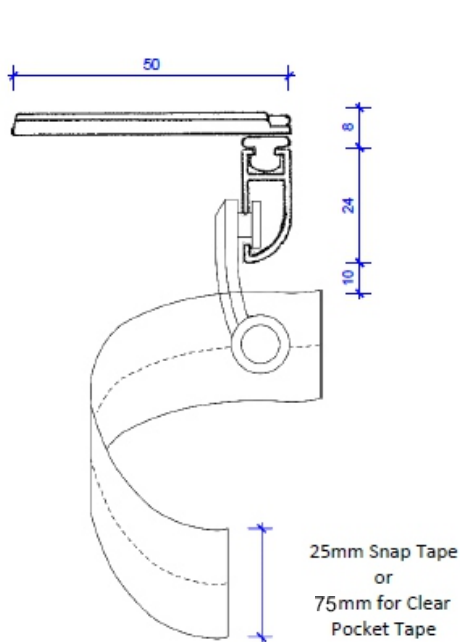

Special Note:
 Product part numbers 7953, 7958, 7951, 7955,
 7955S, and 7959 are covered by Australian Patent
 No 585451 and are manufactured under licence

Series 79 Domestic Tracking

Nylon Ceiling Fix Bracket
No 7953A

Ceiling Fix Bracket
No 7953

Fixed 34mm Proj Bracket
No 7951

Double Ceiling Fix Bracket
No 7958

Single Centre Support Bracket
No 7955

Single Centre Support Bracket
No 79355

Double Centre Support Bracket
No 7955S

Double Centre Support Bracket
No 79355S

Tripple Centre Support Bracket
No 7959

Series 79 Domestic Tracking

SERIES 79 DOMESTIC TRACKING S-FOLD
Ceiling Fix Bracket No 7953

SERIES 79 DOMESTIC TRACKING S-FOLD
Single Centre Support Bracket No 7955