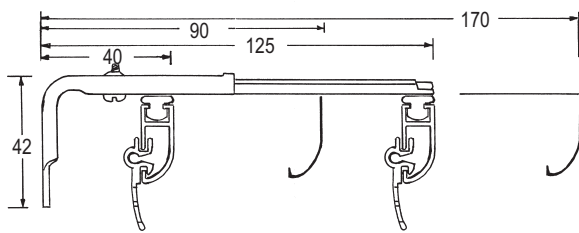

Series 79

Domestic Tracking

oslo
draperyhardware

Nylon Ceiling Fix Bracket
No 7953A

Ceiling Fix Bracket
No 7953

Fixed 34mm Proj Bracket
No 7951

Double Ceiling Fix Bracket
No 7958

Single Centre Support Bracket
No 7955

SERIES 79
Single Centre Support Bracket
No 79455

Double Centre Support Bracket
No 7955S

SERIES 79
Double Centre Support Bracket
No 79455s

Series 79 Domestic Tracking