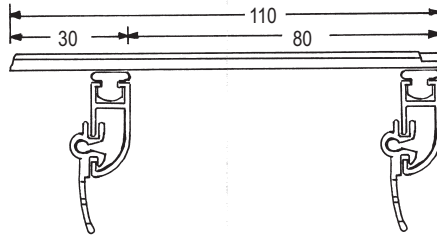

Series 79

Domestic Tracking

oslo
draperyhardware

Nylon Ceiling Fix Bracket
No 7953A

Ceiling Fix Bracket
No 7953

Fixed 34mm Proj Bracket
No 7951

Double Ceiling Fix Bracket
No 7958

Single Centre Support Bracket
No 7955

SERIES 79
Single Centre Support Bracket
No 79455

Double Centre Support Bracket
No 7955S

SERIES 79
Double Centre Support Bracket
No 79455s

Series 79 Domestic Tracking