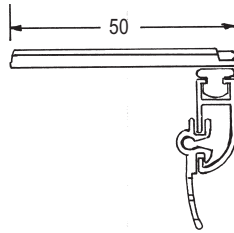

Series 79

Domestic Tracking

oslo
draperyhardware

Nylon Ceiling Fix Bracket
No 7953A

Ceiling Fix Bracket
No 7953

Fixed 34mm Proj Bracket
No 7951

Double Ceiling Fix Bracket
No 7958

Single Centre Support Bracket
No 7955

SERIES 79
Single Centre Support Bracket
No 79455

Double Centre Support Bracket
No 7955S

SERIES 79
Double Centre Support Bracket
No 79455s

Series 79 Domestic Tracking