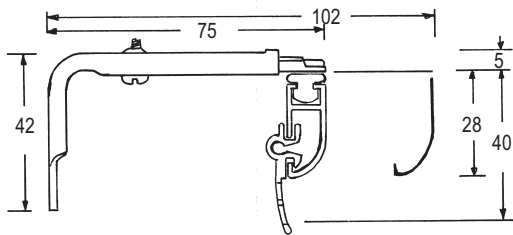

Series 79

Domestic Tracking

oslo
draperyhardware

Nylon Ceiling Fix Bracket
No 7953A

Ceiling Fix Bracket
No 7953

Fixed 34mm Proj Bracket
No 7951

Double Ceiling Fix Bracket
No 7958

Single Centre Support Bracket
No 7955

SERIES 79
Single Centre Support Bracket
No 79455

Double Centre Support Bracket
No 7955S

SERIES 79
Double Centre Support Bracket
No 79455s

Series 79 Domestic Tracking