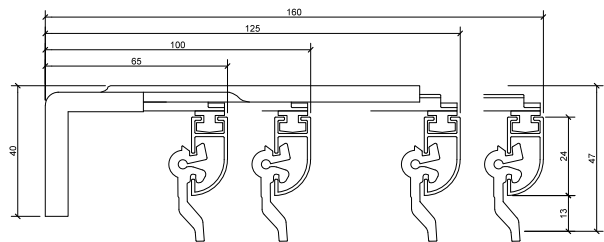

Series 79

Domestic Tracking

oslo
draperyhardware

Nylon Ceiling Fix Bracket
No 7953A

Ceiling Fix Bracket
No 7953

Fixed 34mm Proj Bracket
No 7951

Double Ceiling Fix Bracket
No 7958

Single Centre Support Bracket
No 7955

SERIES 79
Single Centre Support Bracket
No 79455

Double Centre Support Bracket
No 7955S

SERIES 79
Double Centre Support Bracket
No 79455s

Series 79 Domestic Tracking