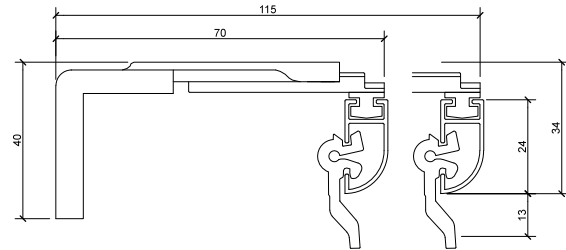

Series 79

Domestic Tracking

oslo
draperyhardware

Nylon Ceiling Fix Bracket
No 7953A

Ceiling Fix Bracket
No 7953

Fixed 34mm Proj Bracket
No 7951

Double Ceiling Fix Bracket
No 7958

Single Centre Support Bracket
No 7955

SERIES 79
Single Centre Support Bracket
No 79455

Double Centre Support Bracket
No 7955S

SERIES 79
Double Centre Support Bracket
No 79455s

Series 79 Domestic Tracking