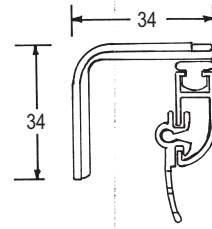

Series 79

Domestic Tracking

oslo
draperyhardware

Nylon Ceiling Fix Bracket
No 7953A

Ceiling Fix Bracket
No 7953

Fixed 34mm Proj Bracket
No 7951

Double Ceiling Fix Bracket
No 7958

Single Centre Support Bracket
No 7955

SERIES 79
Single Centre Support Bracket
No 79455

Double Centre Support Bracket
No 7955S

SERIES 79
Double Centre Support Bracket
No 79455s

Series 79 Domestic Tracking