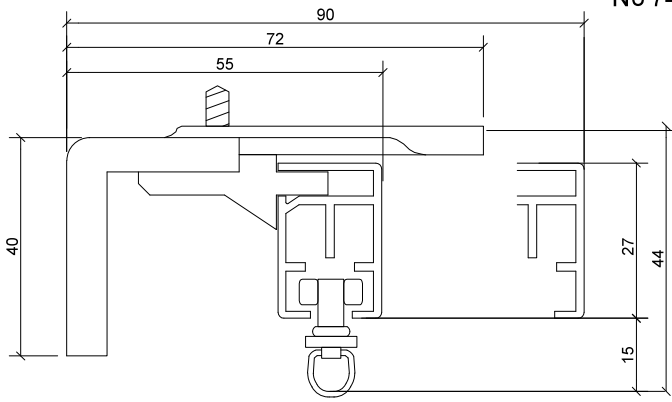

## Turbo Bracket Dimensions

Series 81 Turbo motorised  
EASY CLIP CEILING FIX  
No 7453

NOTE:  
75mm for clear  
pocket tape

Series 81 Turbo motorised  
FACE FIX 70mm PROJECTION BRACKET  
No 7455

Series 81 Turbo motorised  
FACE FIX 70mm PROJECTION BRACKET  
No 7455

NOTE:  
75mm for clear  
pocket tape

# Series 81 Turbo Bracket Dimensions

Series 81 Turbo motorised  
DOUBLE FACE FIX 115mm PROJECTION BRACKET  
No 7455s

Series 81 Turbo motorised  
DOUBLE FACE FIX 160mm  
PROJECTION BRACKET  
No 7455L