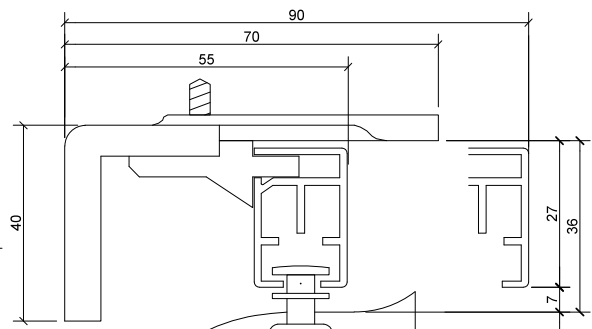

## Turbo Bracket Dimensions

Series 81 Turbo motorised  
EASY CLIP CEILING FIX  
No 7453

NOTE:  
75mm for clear  
pocket tape

Series 81 Turbo motorised  
FACE FIX 70mm PROJECTION BRACKET  
No 7455

Series 81 Turbo motorised  
FACE FIX 70mm PROJECTION BRACKET  
No 7455

NOTE:  
75mm for clear  
pocket tape

# Series 81 Turbo Bracket Dimensions

Series 81 Turbo motorised  
DOUBLE FACE FIX 115mm PROJECTION BRACKET  
No 7455s

Series 81 Turbo motorised  
DOUBLE FACE FIX 160mm  
PROJECTION BRACKET  
No 7455L