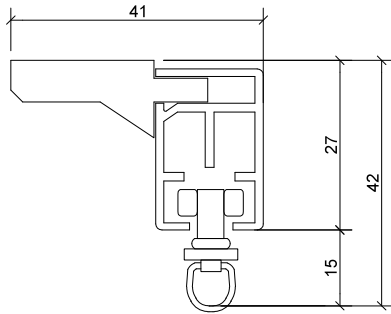

## Turbo Bracket Dimensions

Series 81 Turbo motorised  
EASY CLIP CEILING FIX  
No 7453

NOTE:  
75mm for clear  
pocket tape

Series 81 Turbo motorised  
FACE FIX 70mm PROJECTION BRACKET  
No 7455

Series 81 Turbo motorised  
FACE FIX 70mm PROJECTION BRACKET  
No 7455

NOTE:  
75mm for clear  
pocket tape

# Series 81 Turbo Bracket Dimensions

Series 81 Turbo motorised  
DOUBLE FACE FIX 115mm PROJECTION BRACKET  
No 7455s

Series 81 Turbo motorised  
DOUBLE FACE FIX 160mm  
PROJECTION BRACKET  
No 7455L