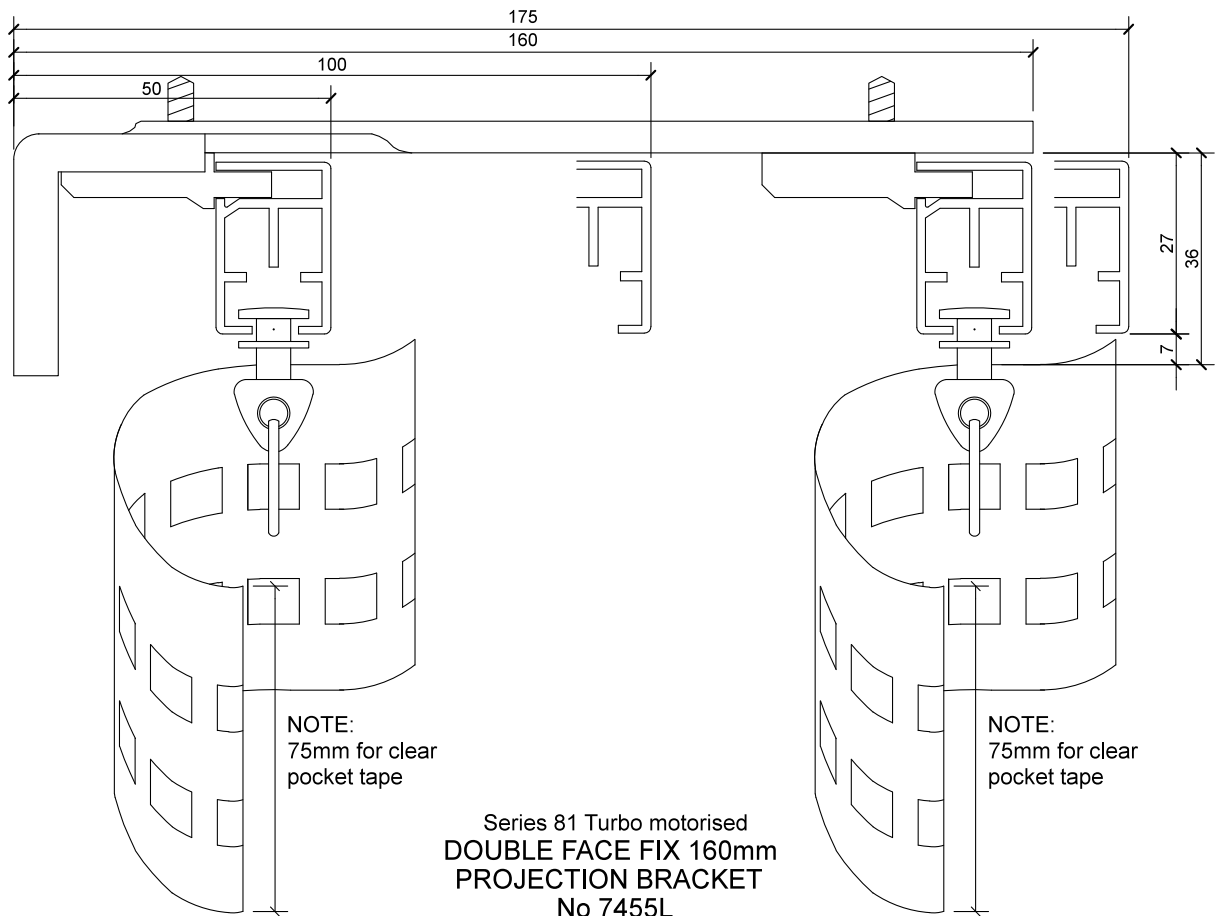

## Turbo Bracket Dimensions

Series 81 Turbo motorised  
EASY CLIP CEILING FIX  
No 7453

NOTE:  
75mm for clear  
pocket tape

Series 81 Turbo motorised  
FACE FIX 70mm PROJECTION BRACKET  
No 7455

Series 81 Turbo motorised  
FACE FIX 70mm PROJECTION BRACKET  
No 7455

NOTE:  
75mm for clear  
pocket tape

# Series 81 Turbo Bracket Dimensions

Series 81 Turbo motorised  
DOUBLE FACE FIX 115mm PROJECTION BRACKET  
No 7455s

Series 81 Turbo motorised  
DOUBLE FACE FIX 160mm  
PROJECTION BRACKET  
No 7455L