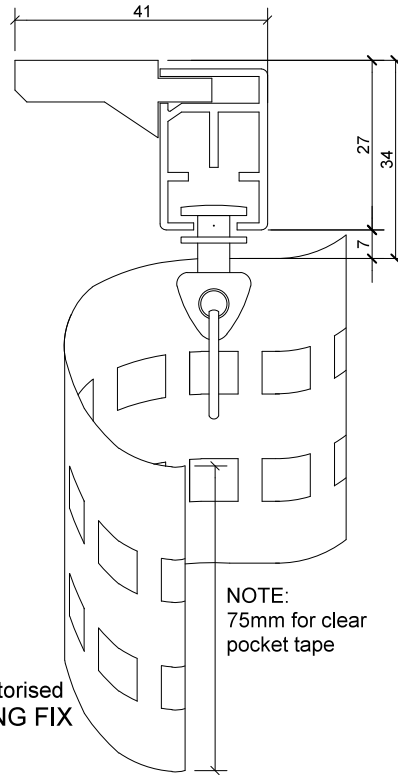

## Turbo Bracket Dimensions

Series 81 Turbo motorised  
EASY CLIP CEILING FIX  
No 7453

NOTE:  
75mm for clear  
pocket tape

Series 81 Turbo motorised  
FACE FIX 70mm PROJECTION BRACKET  
No 7455

Series 81 Turbo motorised  
FACE FIX 70mm PROJECTION BRACKET  
No 7455

NOTE:  
75mm for clear  
pocket tape

# Series 81 Turbo Bracket Dimensions

Series 81 Turbo motorised  
DOUBLE FACE FIX 115mm PROJECTION BRACKET  
No 7455s

Series 81 Turbo motorised  
DOUBLE FACE FIX 160mm  
PROJECTION BRACKET  
No 7455L