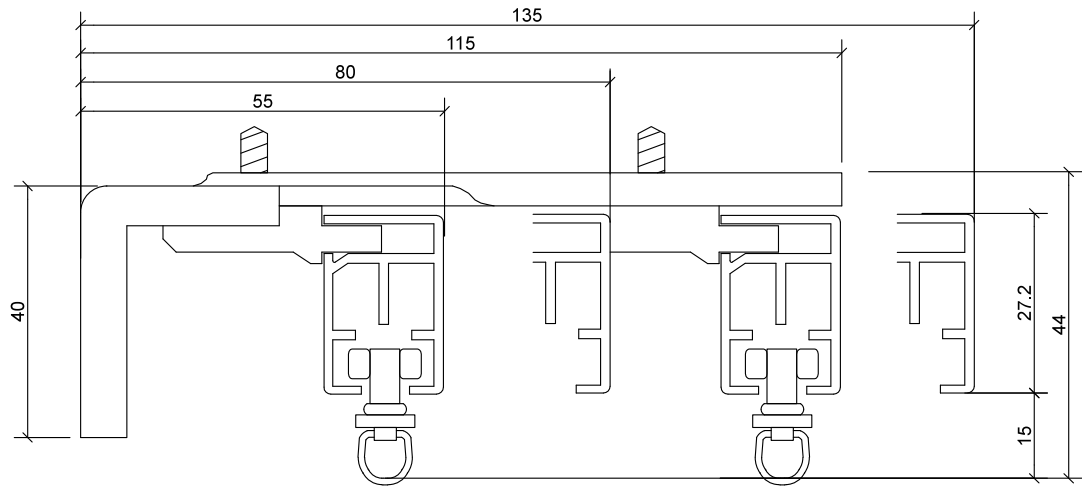

## Turbo Bracket Dimensions

Series 81 Turbo motorised  
EASY CLIP CEILING FIX  
No 7453

NOTE:  
75mm for clear  
pocket tape

Series 81 Turbo motorised  
FACE FIX 70mm PROJECTION BRACKET  
No 7455

Series 81 Turbo motorised  
FACE FIX 70mm PROJECTION BRACKET  
No 7455

NOTE:  
75mm for clear  
pocket tape

# Series 81 Turbo Bracket Dimensions

Series 81 Turbo motorised  
DOUBLE FACE FIX 115mm PROJECTION BRACKET  
No 7455s

Series 81 Turbo motorised  
DOUBLE FACE FIX 160mm  
PROJECTION BRACKET  
No 7455L