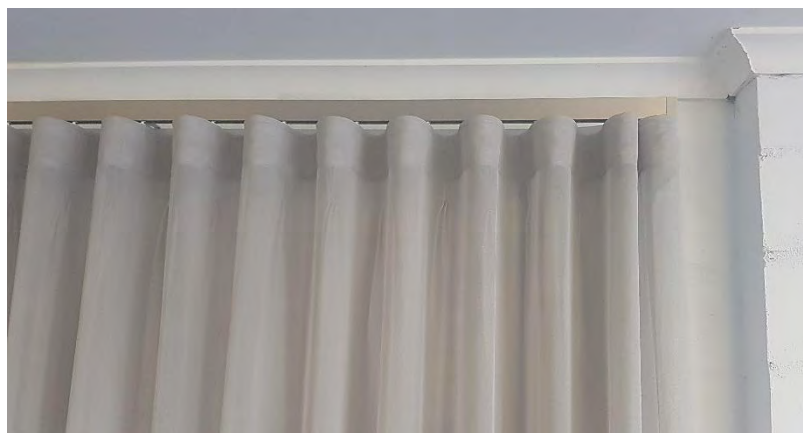

oslo

curtain hardware

SERIES 67 SIENA

le tracce più eleganti

This modern tracking system is bound to be a trendsetter with its sleek aluminum finish and 35mm x 17mm fascia.

Perfect for all modernistic décor, this track comes with the choice of two bracket styles. The Siena bracket offers a sophisticated, yet artistic finish to the Series 67, whilst the Series 74 brackets offer a cleaner, more minimalistic view, with cover plates to hide all screws.

The Siena can be used in both commercial and domestic applications and is suitable for either S-Wave or conventional curtains.

Specialty Colours Options:

- Linished Champagne
- Linished Silver
- White
- Black E.D