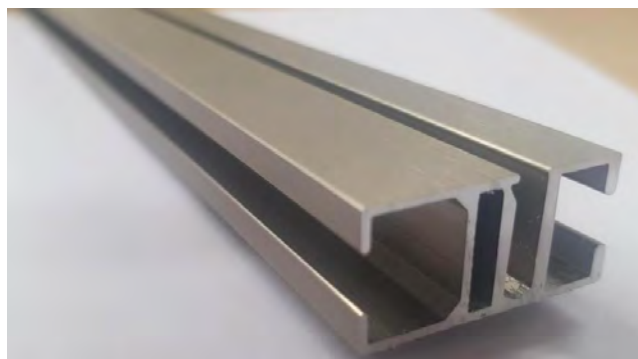

oslo

curtain hardware

SERIES 67 SIENA

le tracce più eleganti

This modern tracking system is bound to be a trendsetter with its sleek aluminum finish and 35mm x 17mm fascia.

Perfect for all modernistic décor, this track comes with the choice of two bracket styles. The Siena bracket offers a sophisticated, yet artistic finish to the Series 67, whilst the Series 74 brackets offer a cleaner, more minimalistic view, with cover plates to hide all screws.

The Siena can be used in both commercial and domestic applications and is suitable for either S-Wave or conventional curtains.

Specialty Colours Options:

- Linished Champagne
- Linished Silver
- White
- Black E.D